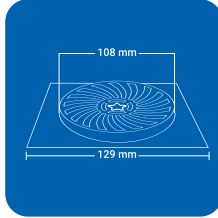

NYVAATM
Crafted Luxury

SPIRAL

contemporary conduct

SQUARE (1 pc')

Product Name : NYSP SSQ
 Size : 5" x 5" (129 x 129 mm)
 Thickness : 1 mm
 Grade : AISI 304(18/8)
 Stainless Steel
 Finish : GLOSSY SATIN

Product Name : NYSP BSQ
 Size : 6" x 6" (153 x 153 mm)
 Thickness : 1 mm
 Grade : AISI 304(18/8)
 Stainless Steel
 Finish : GLOSSY SATIN

ROUND (1 pc')

Product Name : NYSP SRD
 Size : 5" x 5" (129 x 129 mm)
 Thickness : 1 mm
 Grade : AISI 304(18/8)
 Stainless Steel
 Finish : GLOSSY SATIN

Product Name : NYSP BRD
 Size : 6" x 6" (153 x 153 mm)
 Thickness : 1 mm
 Grade : AISI 304(18/8)
 Stainless Steel
 Finish : GLOSSY SATIN

SQUARE (2 pc')

Product Name : NYSP2 SSQ
 Size : 5" x 5" (129 x 129 mm)
 Thickness : 1 mm
 Grade : AISI 304(18/8)
 Stainless Steel
 Finish : GLOSSY SATIN

Product Name : NYSP 2 BSQ
 Size : 6" x 6" (153 x 153 mm)
 Thickness : 1 mm
 Grade : AISI 304(18/8)
 Stainless Steel
 Finish : GLOSSY SATIN