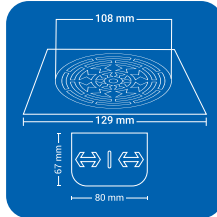

SQUARE (2 pc')

Product Name : NYAN2 SSQ
 Size : 5" x 5" (129 x 129 mm)
 Thickness : 1 mm
 Grade : AISI 304(18/8)
 Stainless Steel
 Finish : GLOSSY SATIN

Product Name : NYAN2 BSQ
 Size : 6" x 6" (153 x 153 mm)
 Thickness : 1 mm
 Grade : AISI 304(18/8)
 Stainless Steel
 Finish : GLOSSY SATIN

ROUND (2 pc')

Product Name : NYAN2 SRD
 Size : 5" x 5" (129 x 129 mm)
 Thickness : 1 mm
 Grade : AISI 304(18/8)
 Stainless Steel
 Finish : GLOSSY SATIN

Product Name : NYAN2 BRD
 Size : 6" x 6" (153 x 153 mm)
 Thickness : 1 mm
 Grade : AISI 304(18/8)
 Stainless Steel
 Finish : GLOSSY SATIN

SQUARE (4 pc')

Product Name : NYAN4 SSQ
 Size : 5" x 5" (129 x 129 mm)
 Thickness : 1 mm
 Grade : AIS I 304(18/8)
 Stainless Steel
 Finish : GLOSSY SATIN

Product Name : NYAN4 BSQ
 Size : 6" x 6" (153 x 153 mm)
 Thickness : 1 mm
 Grade : AISI 304(18/8)
 Stainless Steel
 Finish : GLOSSY SATIN