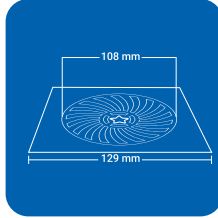

SQUARE (1 pc')

Product Name : NYSP SSQ
Size : 5" x 5" (129 x 129 mm)
Thickness : 1 mm
Grade : AISI 304(18/8)
Stainless Steel
Finish : GLOSSY SATIN