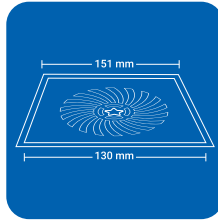

SQUARE (4 pc')

CLOVEN TYPE

Product Name : NYNACL4 SSQ
 Size : 5" x 5" (129 x 129 mm)
 Thickness : 1 mm
 Grade : AIS I 304(18/8)
 Stainless Steel
 Finish : GLOSSY SATIN

Product Name : NYNACL4 BSQ
 Size : 6" x 6" (153 x 153 mm)
 Thickness : 1 mm
 Grade : AISI 304(18/8)
 Stainless Steel
 Finish : GLOSSY SATIN

CLOVEN TYPE

ROUND (4 pc')

Product Name : NYNACL4 SRD
 Size : 5" x 5" (129 x 129 mm)
 Thickness : 1 mm
 Grade : AIS I 304(18/8)
 Stainless Steel
 Finish : GLOSSY SATIN

Product Name : NYNACL4 BRD
 Size : 6" x 6" (153 x 153 mm)
 Thickness : 1 mm
 Grade : AIS I 304(18/8)
 Stainless Steel
 Finish : GLOSSY SATIN

NYVAATM
Crafted Luxury

JEWEL

shines like a jewel

SQUARE (2 pc')

NAKSH | ANTIQUE | SPIRAL

Product Name : NYJENA 2 SQ
 Size : 5.9" x 5.9" (151 x 151 mm)
 Frame / Grate : 1 mm / 1.2 mm
 Grade : AIS I 304(18/8)
 Stainless Steel
 Finish : SATIN

Product Name : NYJESP 2 SQ
 Size : 5.9" x 5.9" (151 x 151 mm)
 Frame / Grate : 1 mm / 1.2 mm
 Grade : AIS I 304(18/8)
 Stainless Steel
 Finish : SATIN

Product Name : NYJEAN 2 SQ
 Size : 5.9" x 5.9" (151 x 151 mm)
 Frame / Grate : 1 mm / 1.2 mm
 Grade : AIS I 304(18/8)
 Stainless Steel
 Finish : SATIN