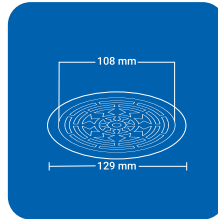

ROUND (1 pc')

Product Name : NYAN SRD
Size : 5" x 5" (129 x 129 mm)
Thickness : 1 mm
Grade : AISI 304(18/8)
Stainless Steel
Finish : GLOSSY SATIN