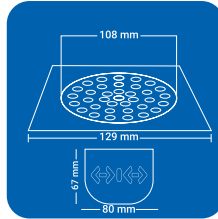

SQUARE (2 pc')

Product Name : NYHA2 SSQ
 Size : 5" x 5" (129 x 129 mm)
 Thickness : 1 mm
 Grade : AIS I 304(18/8)
 Stainless Steel
 Finish : GLOSSY SATIN

Product Name : NYHA2 BSQ
 Size : 6" x 6" (153 x 153 mm)
 Thickness : 1 mm
 Grade : AISI 304(18/8)
 Stainless Steel
 Finish : GLOSSY SATIN

ROUND (2 pc')

Product Name : NYHA2 SRD
 Size : 5" x 5" (129 x 129 mm)
 Thickness : 1 mm
 Grade : AIS I 304(18/8)
 Stainless Steel
 Finish : GLOSSY SATIN

Product Name : NYHA2 BRD
 Size : 6" x 6" (153 x 153 mm)
 Thickness : 1 mm
 Grade : AIS I 304(18/8)
 Stainless Steel
 Finish : GLOSSY SATIN

SQUARE (4 pc')

Product Name : NYHA4 SSQ
 Size : 5" x 5" (129 x 129 mm)
 Thickness : 1 mm
 Grade : AIS I 304(18/8)
 Stainless Steel
 Finish : GLOSSY SATIN

Product Name : NYHA4 BSQ
 Size : 6" x 6" (153 x 153 mm)
 Thickness : 1 mm
 Grade : AISI 304(18/8)
 Stainless Steel
 Finish : GLOSSY SATIN