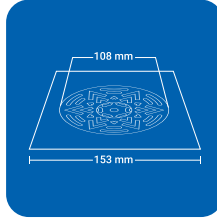

ABOUT US

NYVAATM
Crafted Luxury

NAKSH

celestial brilliance for you

SQUARE (1 pc')

Product Name : NYNA SSQ
 Size : 5" x 5" (129 x 129 mm)
 Thickness : 1 mm
 Grade : AIS I 304(18/8)
 Stainless Steel
 Finish : GLOSSY SATIN

Product Name : NYNA BSQ
 Size : 6" x 6" (153 x 153 mm)
 Thickness : 1 mm
 Grade : AISI 304(18/8)
 Stainless Steel
 Finish : GLOSSY SATIN

ROUND (1 pc')

Product Name : NYNA SRD
 Size : 5" x 5" (129 x 129 mm)
 Thickness : 1 mm
 Grade : AIS I 304(18/8)
 Stainless Steel
 Finish : GLOSSY SATIN

Product Name : NYNA BRD
 Size : 6" x 6" (153 x 153 mm)
 Thickness : 1 mm
 Grade : AIS I 304(18/8)
 Stainless Steel
 Finish : GLOSSY SATIN

SQUARE (2 pc')

Product Name : NYNA2 SSQ
 Size : 5" x 5" (129 x 129 mm)
 Thickness : 1 mm
 Grade : AIS I 304(18/8)
 Stainless Steel
 Finish : GLOSSY SATIN