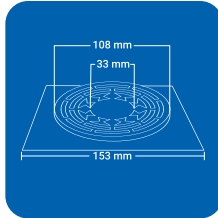

SQUARE (1 pc')

CLOVEN TYPE

Product Name : NYANCL SSQ
 Size : 5" x 5" (129 x 129 mm)
 Thickness : 1 mm
 Grade : AIS I 304(18/8)
 Stainless Steel
 Finish : GLOSSY SATIN

Product Name : NYANCL BSQ
 Size : 6" x 6" (153 x 153 mm)
 Thickness : 1 mm
 Grade : AISI 304(18/8)
 Stainless Steel
 Finish : GLOSSY SATIN

CLOVEN TYPE

ROUND (1 pc')

Product Name : NYANCL SRD
 Size : 5" x 5" (129 x 129 mm)
 Thickness : 1 mm
 Grade : AIS I 304(18/8)
 Stainless Steel
 Finish : GLOSSY SATIN

Product Name : NYANCL BRD
 Size : 6" x 6" (153 x 153 mm)
 Thickness : 1 mm
 Grade : AIS I 304(18/8)
 Stainless Steel
 Finish : GLOSSY SATIN

SQUARE (2 pc')

Product Name : NYANCL2 SSQ
 Size : 5" x 5" (129 x 129 mm)
 Thickness : 1 mm
 Grade : AIS I 304(18/8)
 Stainless Steel
 Finish : GLOSSY SATIN

Product Name : NYANCL2 BSQ
 Size : 6" x 6" (153 x 153 mm)
 Thickness : 1 mm
 Grade : AISI 304(18/8)
 Stainless Steel
 Finish : GLOSSY SATIN