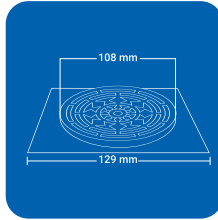

Product Name : NYNACL4 BRD
 Size : 6" x 6" (153 x 153 mm)
 Thickness : 1 mm
 Grade : AIS I 304(18/8)
 Stainless Steel
 Finish : GLOSSY SATIN

ANTIQUE

traditional aesthetics, modern performances

SQUARE (1 pc')

Product Name : NYAN SSQ
 Size : 5" x 5" (129 x 129 mm)
 Thickness : 1 mm
 Grade : AISI 304(18/8)
 Stainless Steel
 Finish : GLOSSY SATIN

Product Name : NYAN BSQ
 Size : 6" x 6" (153 x 153 mm)
 Thickness : 1 mm
 Grade : AISI 304(18/8)
 Stainless Steel
 Finish : GLOSSY SATIN

ROUND (1 pc')

Product Name : NYAN SRD
 Size : 5" x 5" (129 x 129 mm)
 Thickness : 1 mm
 Grade : AISI 304(18/8)
 Stainless Steel
 Finish : GLOSSY SATIN

Product Name : NYAN BRD
 Size : 6" x 6" (153 x 153 mm)
 Thickness : 1 mm
 Grade : AISI 304(18/8)
 Stainless Steel
 Finish : GLOSSY SATIN

SQUARE (2 pc')

Product Name : NYAN2 SSQ
 Size : 5" x 5" (129 x 129 mm)
 Thickness : 1 mm
 Grade : AISI 304(18/8)
 Stainless Steel
 Finish : GLOSSY SATIN

Product Name : NYAN2 BSQ
 Size : 6" x 6" (153 x 153 mm)
 Thickness : 1 mm
 Grade : AISI 304(18/8)
 Stainless Steel
 Finish : GLOSSY SATIN