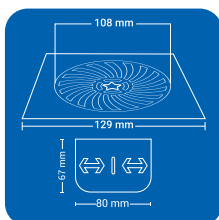

SQUARE (2 pc')

Product Name : NYSP2 SSQ
 Size : 5" x 5" (129 x 129 mm)
 Thickness : 1 mm
 Grade : AISI 304(18/8)
 Stainless Steel
 Finish : GLOSSY SATIN

Product Name : NYSP 2 BSQ
 Size : 6" x 6" (153 x 153 mm)
 Thickness : 1 mm
 Grade : AISI 304(18/8)
 Stainless Steel
 Finish : GLOSSY SATIN

ROUND (2 pc')

Product Name : NYSP2 SRD
 Size : 5" x 5" (129 x 129 mm)
 Thickness : 1 mm
 Grade : AISI 304(18/8)
 Stainless Steel
 Finish : GLOSSY SATIN

Product Name : NYSP2 BRD
 Size : 6" x 6" (153 x 153 mm)
 Thickness : 1 mm
 Grade : AISI 304(18/8)
 Stainless Steel
 Finish : GLOSSY SATIN

SQUARE (4 pc')

Product Name : NYSP4 SSQ
 Size : 5" x 5" (129 x 129 mm)
 Thickness : 1 mm
 Grade : AIS I 304(18/8)
 Stainless Steel
 Finish : GLOSSY SATIN

Product Name : NYSP4 BSQ
 Size : 6" x 6" (153 x 153 mm)
 Thickness : 1 mm
 Grade : AISI 304(18/8)
 Stainless Steel
 Finish : GLOSSY SATIN