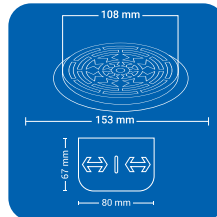

SQUARE (2 pc')

Product Name : NYAN2 SSQ
 Size : 5" x 5" (129 x 129 mm)
 Thickness : 1 mm
 Grade : AISI 304(18/8)
 Stainless Steel
 Finish : GLOSSY SATIN

Product Name : NYAN2 BSQ
 Size : 6" x 6" (153 x 153 mm)
 Thickness : 1 mm
 Grade : AISI 304(18/8)
 Stainless Steel
 Finish : GLOSSY SATIN

ROUND (2 pc')

Product Name : NYAN2 SRD
 Size : 5" x 5" (129 x 129 mm)
 Thickness : 1 mm
 Grade : AISI 304(18/8)
 Stainless Steel
 Finish : GLOSSY SATIN

Product Name : NYAN2 BRD
 Size : 6" x 6" (153 x 153 mm)
 Thickness : 1 mm
 Grade : AISI 304(18/8)
 Stainless Steel
 Finish : GLOSSY SATIN

SQUARE (4 pc')

Product Name : NYAN4 SSQ
 Size : 5" x 5" (129 x 129 mm)
 Thickness : 1 mm
 Grade : AIS I 304(18/8)
 Stainless Steel
 Finish : GLOSSY SATIN

Product Name : NYAN4 BSQ
 Size : 6" x 6" (153 x 153 mm)
 Thickness : 1 mm
 Grade : AISI 304(18/8)
 Stainless Steel
 Finish : GLOSSY SATIN

ROUND (4 pc')

Product Name : NYAN4 SRD
 Size : 5" x 5" (129 x 129 mm)
 Thickness : 1 mm
 Grade : AIS I 304(18/8)
 Stainless Steel
 Finish : GLOSSY SATIN

Product Name : NYAN4 BRD
 Size : 6" x 6" (153 x 153 mm)
 Thickness : 1 mm
 Grade : AIS I 304(18/8)
 Stainless Steel
 Finish : GLOSSY SATIN