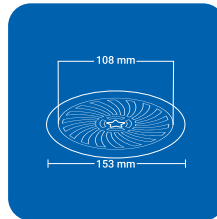

SQUARE (4 pc')

CLOVEN TYPE

Product Name : NYANCL4 SSQ
 Size : 5" x 5" (129 x 129 mm)
 Thickness : 1 mm
 Grade : AIS I 304(18/8)
 Stainless Steel
 Finish : GLOSSY SATIN

Product Name : NYANCL4 BSQ
 Size : 6" x 6" (153 x 153 mm)
 Thickness : 1 mm
 Grade : AISI 304(18/8)
 Stainless Steel
 Finish : GLOSSY SATIN

CLOVEN TYPE

ROUND (4 pc')

Product Name : NYANCL4 SRD
 Size : 5" x 5" (129 x 129 mm)
 Thickness : 1 mm
 Grade : AIS I 304(18/8)
 Stainless Steel
 Finish : GLOSSY SATIN

Product Name : NYANCL4 BRD
 Size : 6" x 6" (153 x 153 mm)
 Thickness : 1 mm
 Grade : AIS I 304(18/8)
 Stainless Steel
 Finish : GLOSSY SATIN

NYVAATM
Crafted Luxury

SPIRAL

contemporary conduct

SQUARE (1 pc')

Product Name : NYSP SSQ
 Size : 5" x 5" (129 x 129 mm)
 Thickness : 1 mm
 Grade : AISI 304(18/8)
 Stainless Steel
 Finish : GLOSSY SATIN

Product Name : NYSP BSQ
 Size : 6" x 6" (153 x 153 mm)
 Thickness : 1 mm
 Grade : AISI 304(18/8)
 Stainless Steel
 Finish : GLOSSY SATIN

ROUND (1 pc')

Product Name : NYSP SRD
 Size : 5" x 5" (129 x 129 mm)
 Thickness : 1 mm
 Grade : AISI 304(18/8)
 Stainless Steel
 Finish : GLOSSY SATIN

Product Name : NYSP BRD
 Size : 6" x 6" (153 x 153 mm)
 Thickness : 1 mm
 Grade : AISI 304(18/8)
 Stainless Steel
 Finish : GLOSSY SATIN