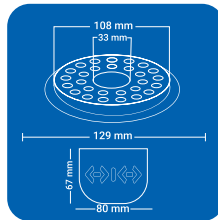

CLOVEN TYPE

CLOVEN TYPE

Product Name : NYHACL2 SRD
 Size : 5" x 5" (129 x 129 mm)
 Thickness : 1 mm
 Grade : AIS I 304(18/8)
 Stainless Steel
 Finish : GLOSSY SATIN

ROUND (2 pc')

Product Name : NYHACL2 BRD
 Size : 6" x 6" (153 x 153 mm)
 Thickness : 1 mm
 Grade : AIS I 304(18/8)
 Stainless Steel
 Finish : GLOSSY SATIN

SQUARE (4 pc')

CLOVEN TYPE

Product Name : NYNACL4 SSQ
 Size : 5" x 5" (129 x 129 mm)
 Thickness : 1 mm
 Grade : AIS I 304(18/8)
 Stainless Steel
 Finish : GLOSSY SATIN

Product Name : NYNACL4 BSQ
 Size : 6" x 6" (153 x 153 mm)
 Thickness : 1 mm
 Grade : AISI 304(18/8)
 Stainless Steel
 Finish : GLOSSY SATIN

CLOVEN TYPE

ROUND (4 pc')

Product Name : NYNACL4 SRD
 Size : 5" x 5" (129 x 129 mm)
 Thickness : 1 mm
 Grade : AIS I 304(18/8)
 Stainless Steel
 Finish : GLOSSY SATIN

Product Name : NYNACL4 BRD
 Size : 6" x 6" (153 x 153 mm)
 Thickness : 1 mm
 Grade : AIS I 304(18/8)
 Stainless Steel
 Finish : GLOSSY SATIN