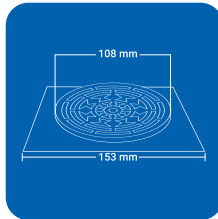

Product Name : NYNACL4 BRD
 Size : 6" x 6" (153 x 153 mm)
 Thickness : 1 mm
 Grade : AIS I 304(18/8)
 Stainless Steel
 Finish : GLOSSY SATIN

ANTIQUE

traditional aesthetics, modern performances

SQUARE (1 pc')

Product Name : NYAN SSQ
 Size : 5" x 5" (129 x 129 mm)
 Thickness : 1 mm
 Grade : AISI 304(18/8)
 Stainless Steel
 Finish : GLOSSY SATIN

Product Name : NYAN BSQ
 Size : 6" x 6" (153 x 153 mm)
 Thickness : 1 mm
 Grade : AISI 304(18/8)
 Stainless Steel
 Finish : GLOSSY SATIN

ROUND (1 pc')

Product Name : NYAN SRD
 Size : 5" x 5" (129 x 129 mm)
 Thickness : 1 mm
 Grade : AISI 304(18/8)
 Stainless Steel
 Finish : GLOSSY SATIN

Product Name : NYAN BRD
 Size : 6" x 6" (153 x 153 mm)
 Thickness : 1 mm
 Grade : AISI 304(18/8)
 Stainless Steel
 Finish : GLOSSY SATIN

SQUARE (2 pc')

Product Name : NYAN2 SSQ
 Size : 5" x 5" (129 x 129 mm)
 Thickness : 1 mm
 Grade : AISI 304(18/8)
 Stainless Steel
 Finish : GLOSSY SATIN

Product Name : NYAN2 BSQ
 Size : 6" x 6" (153 x 153 mm)
 Thickness : 1 mm
 Grade : AISI 304(18/8)
 Stainless Steel
 Finish : GLOSSY SATIN