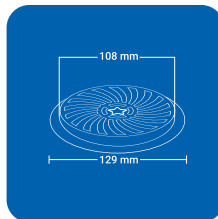

ROUND (1 pc')

Product Name : NYSP SRD
 Size : 5" x 5" (129 x 129 mm)
 Thickness : 1 mm
 Grade : AISI 304(18/8)
 Stainless Steel
 Finish : GLOSSY SATIN

Product Name : NYSP BRD
 Size : 6" x 6" (153 x 153 mm)
 Thickness : 1 mm
 Grade : AISI 304(18/8)
 Stainless Steel
 Finish : GLOSSY SATIN

SQUARE (2 pc')

Product Name : NYSP2 SSQ
 Size : 5" x 5" (129 x 129 mm)
 Thickness : 1 mm
 Grade : AISI 304(18/8)
 Stainless Steel
 Finish : GLOSSY SATIN

Product Name : NYSP 2 BSQ
 Size : 6" x 6" (153 x 153 mm)
 Thickness : 1 mm
 Grade : AISI 304(18/8)
 Stainless Steel
 Finish : GLOSSY SATIN

ROUND (2 pc')

Product Name : NYSP2 SRD
 Size : 5" x 5" (129 x 129 mm)
 Thickness : 1 mm
 Grade : AISI 304(18/8)
 Stainless Steel
 Finish : GLOSSY SATIN

Product Name : NYSP2 BRD
 Size : 6" x 6" (153 x 153 mm)
 Thickness : 1 mm
 Grade : AISI 304(18/8)
 Stainless Steel
 Finish : GLOSSY SATIN