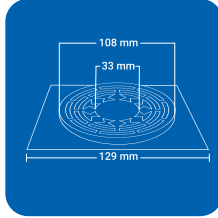

SQUARE (1 pc')

CLOVEN TYPE

Product Name : NYANCL SSQ
 Size : 5" x 5" (129 x 129 mm)
 Thickness : 1 mm
 Grade : AIS I 304(18/8)
 Stainless Steel
 Finish : GLOSSY SATIN

Product Name : NYANCL BSQ
 Size : 6" x 6" (153 x 153 mm)
 Thickness : 1 mm
 Grade : AISI 304(18/8)
 Stainless Steel
 Finish : GLOSSY SATIN

CLOVEN TYPE

ROUND (1 pc')

Product Name : NYANCL SRD
 Size : 5" x 5" (129 x 129 mm)
 Thickness : 1 mm
 Grade : AIS I 304(18/8)
 Stainless Steel
 Finish : GLOSSY SATIN

Product Name : NYANCL BRD
 Size : 6" x 6" (153 x 153 mm)
 Thickness : 1 mm
 Grade : AIS I 304(18/8)
 Stainless Steel
 Finish : GLOSSY SATIN

SQUARE (2 pc')

Product Name : NYANCL2 SSQ
 Size : 5" x 5" (129 x 129 mm)
 Thickness : 1 mm
 Grade : AIS I 304(18/8)
 Stainless Steel
 Finish : GLOSSY SATIN

Product Name : NYANCL2 BSQ
 Size : 6" x 6" (153 x 153 mm)
 Thickness : 1 mm
 Grade : AISI 304(18/8)
 Stainless Steel
 Finish : GLOSSY SATIN