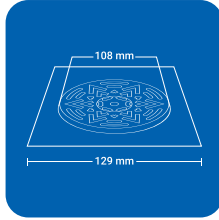

ABOUT US

NYVAATM
Crafted Luxury

NAKSH

celestial brilliance for you

SQUARE (1 pc')

Product Name : NYNA SSQ
 Size : 5" x 5" (129 x 129 mm)
 Thickness : 1 mm
 Grade : AIS I 304(18/8)
 Stainless Steel
 Finish : GLOSSY SATIN

Product Name : NYNA BSQ
 Size : 6" x 6" (153 x 153 mm)
 Thickness : 1 mm
 Grade : AISI 304(18/8)
 Stainless Steel
 Finish : GLOSSY SATIN

ROUND (1 pc')

Product Name : NYNA SRD
 Size : 5" x 5" (129 x 129 mm)
 Thickness : 1 mm
 Grade : AIS I 304(18/8)
 Stainless Steel
 Finish : GLOSSY SATIN

Product Name : NYNA BRD
 Size : 6" x 6" (153 x 153 mm)
 Thickness : 1 mm
 Grade : AIS I 304(18/8)
 Stainless Steel
 Finish : GLOSSY SATIN

SQUARE (2 pc')

Product Name : NYNA2 SSQ
 Size : 5" x 5" (129 x 129 mm)
 Thickness : 1 mm
 Grade : AIS I 304(18/8)
 Stainless Steel
 Finish : GLOSSY SATIN