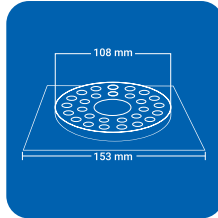

SQUARE (1 pc')

CLOVEN TYPE

Product Name : NYHACL SSQ
 Size : 5" x 5" (129 x 129 mm)
 Thickness : 1 mm
 Grade : AIS I 304(18/8)
 Stainless Steel
 Finish : GLOSSY SATIN

Product Name : NYHACL BSQ
 Size : 6" x 6" (153 x 153 mm)
 Thickness : 1 mm
 Grade : AIS I 304(18/8)
 Stainless Steel
 Finish : GLOSSY SATIN

CLOVEN TYPE

ROUND (1 pc')

Product Name : NYHACL SRD
 Size : 5" x 5" (129 x 129 mm)
 Thickness : 1 mm
 Grade : AIS I 304(18/8)
 Stainless Steel
 Finish : GLOSSY SATIN

Product Name : NYHACL BRD
 Size : 6" x 6" (153 x 153 mm)
 Thickness : 1 mm
 Grade : AIS I 304(18/8)
 Stainless Steel
 Finish : GLOSSY SATIN

SQUARE (2 pc')

Product Name : NYHACL2 SSQ
 Size : 5" x 5" (129 x 129 mm)
 Thickness : 1 mm
 Grade : AIS I 304(18/8)
 Stainless Steel
 Finish : GLOSSY SATIN

Product Name : NYHACL2 BSQ
 Size : 6" x 6" (153 x 153 mm)
 Thickness : 1 mm
 Grade : AIS I 304(18/8)
 Stainless Steel
 Finish : GLOSSY SATIN