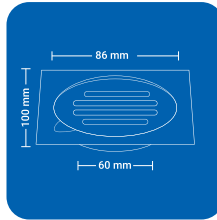

SQUARE (4 pc')

TITLE INSERT SHOWER DRAIN

Product Name : NYJETI S SQ
 Size : 5" x 5" (125 x 125 mm)
 Body + Tray : 1.2 mm
 Grade : AIS I 304(18/8)
 Stainless Steel
 Finish : SATIN

Product Name : NYJETI B SQ
 Size : 6" x 6" (150 x 150 mm)
 Body + Tray : 1.2 mm
 Grade : AIS I 304(18/8)
 Stainless Steel
 Finish : SATIN

SOLITAIRE

leveraging on our state-of-the-art

SQUARE (2/3 pc')

Product Name : NYSOFD 3 SQ
 Size : 5.9" x 5.9" (150 x 150 mm)
 Frame | Grate : 2 mm | 1 mm
 Grade : AIS I 304(18/8)
 Stainless Steel
 Finish : GLOSSY SATIN

Product Name : NYSOCO 2 SQ
 Size : 5.9" x 5.9" (150 x 150 mm)
 Frame | Grate : 2 mm | 1 mm
 Grade : AIS I 304(18/8)
 Stainless Steel
 Finish : GLOSSY SATIN

Product Name : NYSOMBD 2 SQ
 Size : 3.93" x 3.93" (100 x 100 mm)
 Frame | Grate : 2 mm | 1 mm
 Grade : AIS I 304(18/8)
 Stainless Steel
 Finish : GLOSSY SATIN