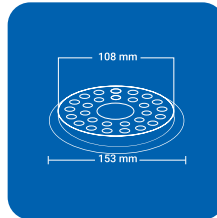

SQUARE (2 pc')

Product Name : NYHACL2 SSQ
 Size : 5" x 5" (129 x 129 mm)
 Thickness : 1 mm
 Grade : AIS I 304(18/8)
 Stainless Steel
 Finish : GLOSSY SATIN

Product Name : NYHACL2 BSQ
 Size : 6" x 6" (153 x 153 mm)
 Thickness : 1 mm
 Grade : AIS I 304(18/8)
 Stainless Steel
 Finish : GLOSSY SATIN

CLOVEN TYPE

CLOVEN TYPE

Product Name : NYHACL2 SRD
 Size : 5" x 5" (129 x 129 mm)
 Thickness : 1 mm
 Grade : AIS I 304(18/8)
 Stainless Steel
 Finish : GLOSSY SATIN

ROUND (2 pc')

Product Name : NYHACL2 BRD
 Size : 6" x 6" (153 x 153 mm)
 Thickness : 1 mm
 Grade : AIS I 304(18/8)
 Stainless Steel
 Finish : GLOSSY SATIN

SQUARE (4 pc')

CLOVEN TYPE

Product Name : NYNACL4 SSQ
 Size : 5" x 5" (129 x 129 mm)
 Thickness : 1 mm
 Grade : AIS I 304(18/8)
 Stainless Steel
 Finish : GLOSSY SATIN

Product Name : NYNACL4 BSQ
 Size : 6" x 6" (153 x 153 mm)
 Thickness : 1 mm
 Grade : AISI 304(18/8)
 Stainless Steel
 Finish : GLOSSY SATIN