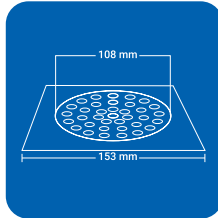

ROUND (2 pc')

SQUARE (4 pc')

CLOVEN TYPE

Product Name : NYSPCL4 SSQ
 Size : 5" x 5" (129 x 129 mm)
 Thickness : 1 mm
 Grade : AIS I 304(18/8)
 Stainless Steel
 Finish : GLOSSY SATIN

Product Name : NYSPCL4 BSQ
 Size : 6" x 6" (153 x 153 mm)
 Thickness : 1 mm
 Grade : AISI 304(18/8)
 Stainless Steel
 Finish : GLOSSY SATIN

CLOVEN TYPE

ROUND (4 pc')

Product Name : NYSPCL4 SRD
 Size : 5" x 5" (129 x 129 mm)
 Thickness : 1 mm
 Grade : AIS I 304(18/8)
 Stainless Steel
 Finish : GLOSSY SATIN

Product Name : NYSPCL4 BRD
 Size : 6" x 6" (153 x 153 mm)
 Thickness : 1 mm
 Grade : AIS I 304(18/8)
 Stainless Steel
 Finish : GLOSSY SATIN

NYVAATM
Crafted Luxury

HAZE

classic look

SQUARE (1 pc')

Product Name : NYHA SSQ
 Size : 5" x 5" (129 x 129 mm)
 Thickness : 1 mm
 Grade : AIS I 304(18/8)
 Stainless Steel
 Finish : GLOSSY SATIN

Product Name : NYHA BSQ
 Size : 6" x 6" (153 x 153 mm)
 Thickness : 1 mm
 Grade : AISI 304(18/8)
 Stainless Steel
 Finish : GLOSSY SATIN

ROUND (1 pc')

Product Name : NYHA SRD
 Size : 5" x 5" (129 x 129 mm)
 Thickness : 1 mm
 Grade : AIS I 304(18/8)
 Stainless Steel
 Finish : GLOSSY SATIN

Product Name : NYHA BRD
 Size : 6" x 6" (153 x 153 mm)
 Thickness : 1 mm
 Grade : AIS I 304(18/8)
 Stainless Steel
 Finish : GLOSSY SATIN