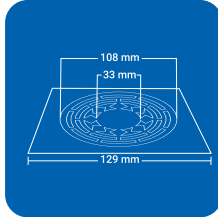

SQUARE (4 pc')

Product Name : NYAN4 SSQ
 Size : 5" x 5" (129 x 129 mm)
 Thickness : 1 mm
 Grade : AIS I 304(18/8)
 Stainless Steel
 Finish : GLOSSY SATIN

Product Name : NYAN4 BSQ
 Size : 6" x 6" (153 x 153 mm)
 Thickness : 1 mm
 Grade : AISI 304(18/8)
 Stainless Steel
 Finish : GLOSSY SATIN

ROUND (4 pc')

Product Name : NYAN4 SRD
 Size : 5" x 5" (129 x 129 mm)
 Thickness : 1 mm
 Grade : AIS I 304(18/8)
 Stainless Steel
 Finish : GLOSSY SATIN

Product Name : NYAN4 BRD
 Size : 6" x 6" (153 x 153 mm)
 Thickness : 1 mm
 Grade : AIS I 304(18/8)
 Stainless Steel
 Finish : GLOSSY SATIN

SQUARE (1 pc')

CLOVEN TYPE

Product Name : NYANCL SSQ
 Size : 5" x 5" (129 x 129 mm)
 Thickness : 1 mm
 Grade : AIS I 304(18/8)
 Stainless Steel
 Finish : GLOSSY SATIN

Product Name : NYANCL BSQ
 Size : 6" x 6" (153 x 153 mm)
 Thickness : 1 mm
 Grade : AISI 304(18/8)
 Stainless Steel
 Finish : GLOSSY SATIN