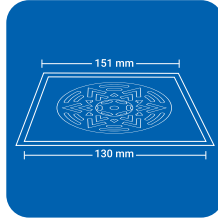

SQUARE (2 pc')

NAKSH | ANTIQUE | SPIRAL

Product Name : NYJENA 2 SQ
Size : 5.9" x 5.9" (151 x 151 mm)
Frame / Grate : 1 mm / 1.2 mm
Grade : AIS I 304(18/8)
Stainless Steel
Finish : SATIN