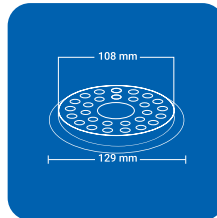

SQUARE (1 pc')

CLOVEN TYPE

Product Name : NYHACL SSQ
 Size : 5" x 5" (129 x 129 mm)
 Thickness : 1 mm
 Grade : AIS I 304(18/8)
 Stainless Steel
 Finish : GLOSSY SATIN

Product Name : NYHACL BSQ
 Size : 6" x 6" (153 x 153 mm)
 Thickness : 1 mm
 Grade : AIS I 304(18/8)
 Stainless Steel
 Finish : GLOSSY SATIN

CLOVEN TYPE

ROUND (1 pc')

Product Name : NYHACL SRD
 Size : 5" x 5" (129 x 129 mm)
 Thickness : 1 mm
 Grade : AIS I 304(18/8)
 Stainless Steel
 Finish : GLOSSY SATIN

Product Name : NYHACL BRD
 Size : 6" x 6" (153 x 153 mm)
 Thickness : 1 mm
 Grade : AIS I 304(18/8)
 Stainless Steel
 Finish : GLOSSY SATIN

SQUARE (2 pc')

Product Name : NYHACL2 SSQ
 Size : 5" x 5" (129 x 129 mm)
 Thickness : 1 mm
 Grade : AIS I 304(18/8)
 Stainless Steel
 Finish : GLOSSY SATIN

Product Name : NYHACL2 BSQ
 Size : 6" x 6" (153 x 153 mm)
 Thickness : 1 mm
 Grade : AIS I 304(18/8)
 Stainless Steel
 Finish : GLOSSY SATIN

CLOVEN TYPE

CLOVEN TYPE

Product Name : NYHACL2 SRD
 Size : 5" x 5" (129 x 129 mm)
 Thickness : 1 mm
 Grade : AIS I 304(18/8)
 Stainless Steel
 Finish : GLOSSY SATIN

ROUND (2 pc')

Product Name : NYHACL2 BRD
 Size : 6" x 6" (153 x 153 mm)
 Thickness : 1 mm
 Grade : AIS I 304(18/8)
 Stainless Steel
 Finish : GLOSSY SATIN