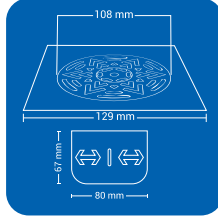

Product Name : NYNA BSQ
 Size : 6" x 6" (153 x 153 mm)
 Thickness : 1 mm
 Grade : AISI 304(18/8)
 Stainless Steel
 Finish : GLOSSY SATIN

ROUND (1 pc')

Product Name : NYNA SRD
 Size : 5" x 5" (129 x 129 mm)
 Thickness : 1 mm
 Grade : AIS I 304(18/8)
 Stainless Steel
 Finish : GLOSSY SATIN

Product Name : NYNA BRD
 Size : 6" x 6" (153 x 153 mm)
 Thickness : 1 mm
 Grade : AIS I 304(18/8)
 Stainless Steel
 Finish : GLOSSY SATIN

SQUARE (2 pc')

Product Name : NYNA2 SSQ
 Size : 5" x 5" (129 x 129 mm)
 Thickness : 1 mm
 Grade : AIS I 304(18/8)
 Stainless Steel
 Finish : GLOSSY SATIN

Product Name : NYNA2 BSQ
 Size : 6" x 6" (153 x 153 mm)
 Thickness : 1 mm
 Grade : AISI 304(18/8)
 Stainless Steel
 Finish : GLOSSY SATIN

ROUND (2 pc')

Product Name : NYNA2 SRD
 Size : 5" x 5" (129 x 129 mm)
 Thickness : 1 mm
 Grade : AIS I 304(18/8)
 Stainless Steel
 Finish : GLOSSY SATIN

Product Name : NYNA2 BRD
 Size : 6" x 6" (153 x 153 mm)
 Thickness : 1 mm
 Grade : AIS I 304(18/8)
 Stainless Steel
 Finish : GLOSSY SATIN

SQUARE (4 pc')

Product Name : NYNA4 SSQ
 Size : 5" x 5" (129 x 129 mm)
 Thickness : 1 mm
 Grade : AIS I 304(18/8)
 Stainless Steel
 Finish : GLOSSY SATIN