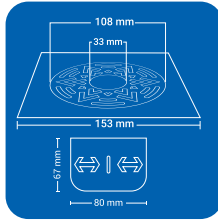

Product Name : NYNACL2 BSQ
 Size : 6" x 6" (153 x 153 mm)
 Thickness : 1 mm
 Grade : AISI 304(18/8)
 Stainless Steel
 Finish : GLOSSY SATIN

CLOVEN TYPE

CLOVEN TYPE

Product Name : NYNACL2 SRD
 Size : 5" x 5" (129 x 129 mm)
 Thickness : 1 mm
 Grade : AIS I 304(18/8)
 Stainless Steel
 Finish : GLOSSY SATIN

Product Name : NYNACL2 BRD
 Size : 6" x 6" (153 x 153 mm)
 Thickness : 1 mm
 Grade : AIS I 304(18/8)
 Stainless Steel
 Finish : GLOSSY SATIN

ROUND (2 pc')

SQUARE (4 pc')

CLOVEN TYPE

Product Name : NYNACL4 SSQ
 Size : 5" x 5" (129 x 129 mm)
 Thickness : 1 mm
 Grade : AIS I 304(18/8)
 Stainless Steel
 Finish : GLOSSY SATIN

Product Name : NYNACL4 BSQ
 Size : 6" x 6" (153 x 153 mm)
 Thickness : 1 mm
 Grade : AISI 304(18/8)
 Stainless Steel
 Finish : GLOSSY SATIN

CLOVEN TYPE

ROUND (4 pc')

Product Name : NYNACL4 SRD
 Size : 5" x 5" (129 x 129 mm)
 Thickness : 1 mm
 Grade : AIS I 304(18/8)
 Stainless Steel
 Finish : GLOSSY SATIN