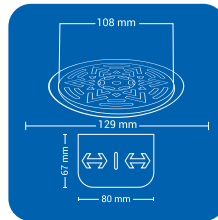

Product Name : NYNA BRD
 Size : 6" x 6" (153 x 153 mm)
 Thickness : 1 mm
 Grade : AIS I 304(18/8)
 Stainless Steel
 Finish : GLOSSY SATIN

SQUARE (2 pc')

Product Name : NYNA2 SSQ
 Size : 5" x 5" (129 x 129 mm)
 Thickness : 1 mm
 Grade : AIS I 304(18/8)
 Stainless Steel
 Finish : GLOSSY SATIN

Product Name : NYNA2 BSQ
 Size : 6" x 6" (153 x 153 mm)
 Thickness : 1 mm
 Grade : AISI 304(18/8)
 Stainless Steel
 Finish : GLOSSY SATIN

ROUND (2 pc')

Product Name : NYNA2 SRD
 Size : 5" x 5" (129 x 129 mm)
 Thickness : 1 mm
 Grade : AIS I 304(18/8)
 Stainless Steel
 Finish : GLOSSY SATIN

Product Name : NYNA2 BRD
 Size : 6" x 6" (153 x 153 mm)
 Thickness : 1 mm
 Grade : AIS I 304(18/8)
 Stainless Steel
 Finish : GLOSSY SATIN

SQUARE (4 pc')

Product Name : NYNA4 SSQ
 Size : 5" x 5" (129 x 129 mm)
 Thickness : 1 mm
 Grade : AIS I 304(18/8)
 Stainless Steel
 Finish : GLOSSY SATIN

Product Name : NYNA4 BSQ
 Size : 6" x 6" (153 x 153 mm)
 Thickness : 1 mm
 Grade : AISI 304(18/8)
 Stainless Steel
 Finish : GLOSSY SATIN

ROUND (4 pc')

Product Name : NYNA4 SRD
 Size : 5" x 5" (129 x 129 mm)
 Thickness : 1 mm
 Grade : AIS I 304(18/8)
 Stainless Steel
 Finish : GLOSSY SATIN