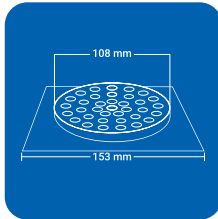

NYVAATM
Crafted Luxury

HAZE

classic look

SQUARE (1 pc')

Product Name : NYHA SSQ
 Size : 5" x 5" (129 x 129 mm)
 Thickness : 1 mm
 Grade : AIS I 304(18/8)
 Stainless Steel
 Finish : GLOSSY SATIN

Product Name : NYHA BSQ
 Size : 6" x 6" (153 x 153 mm)
 Thickness : 1 mm
 Grade : AISI 304(18/8)
 Stainless Steel
 Finish : GLOSSY SATIN

ROUND (1 pc')

Product Name : NYHA SRD
 Size : 5" x 5" (129 x 129 mm)
 Thickness : 1 mm
 Grade : AIS I 304(18/8)
 Stainless Steel
 Finish : GLOSSY SATIN

Product Name : NYHA BRD
 Size : 6" x 6" (153 x 153 mm)
 Thickness : 1 mm
 Grade : AIS I 304(18/8)
 Stainless Steel
 Finish : GLOSSY SATIN

SQUARE (2 pc')

Product Name : NYHA2 SSQ
 Size : 5" x 5" (129 x 129 mm)
 Thickness : 1 mm
 Grade : AIS I 304(18/8)
 Stainless Steel
 Finish : GLOSSY SATIN

Product Name : NYHA2 BSQ
 Size : 6" x 6" (153 x 153 mm)
 Thickness : 1 mm
 Grade : AISI 304(18/8)
 Stainless Steel
 Finish : GLOSSY SATIN