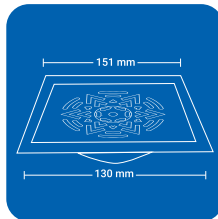

SQUARE (3 pc')

NAKSH | ANTIQUE | SPIRAL

Product Name : NYJENA 3 SQ
Size : 5.9" x 5.9" (151 x 151 mm)
Frame / Grate : 1 mm / 1.2 mm
Grade : AIS I 304(18/8)
Stainless Steel
Finish : SATIN