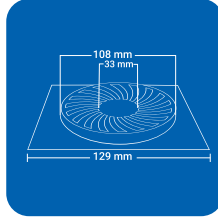

SQUARE (1 pc')

CLOVEN TYPE

Product Name : NYSPCL SSQ
 Size : 5" x 5" (129 x 129 mm)
 Thickness : 1 mm
 Grade : AIS I 304(18/8)
 Stainless Steel
 Finish : GLOSSY SATIN

Product Name : NYSPCL BSQ
 Size : 6" x 6" (153 x 153 mm)
 Thickness : 1 mm
 Grade : AISI 304(18/8)
 Stainless Steel
 Finish : GLOSSY SATIN

CLOVEN TYPE

ROUND (1 pc')

Product Name : NYSPCL SRD
 Size : 5" x 5" (129 x 129 mm)
 Thickness : 1 mm
 Grade : AIS I 304(18/8)
 Stainless Steel
 Finish : GLOSSY SATIN

Product Name : NYSPCL BRD
 Size : 6" x 6" (153 x 153 mm)
 Thickness : 1 mm
 Grade : AIS I 304(18/8)
 Stainless Steel
 Finish : GLOSSY SATIN

SQUARE (2 pc')

Product Name : NYSPCL2 SSQ
 Size : 5" x 5" (129 x 129 mm)
 Thickness : 1 mm
 Grade : AIS I 304(18/8)
 Stainless Steel
 Finish : GLOSSY SATIN

Product Name : NYSPCL2 BSQ
 Size : 6" x 6" (153 x 153 mm)
 Thickness : 1 mm
 Grade : AISI 304(18/8)
 Stainless Steel
 Finish : GLOSSY SATIN