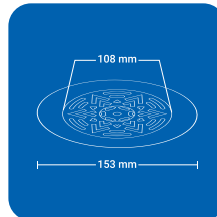

ABOUT US

NYVAATM
Crafted Luxury

NAKSH

celestial brilliance for you

SQUARE (1 pc')

Product Name : NYNA SSQ
 Size : 5" x 5" (129 x 129 mm)
 Thickness : 1 mm
 Grade : AIS I 304(18/8)
 Stainless Steel
 Finish : GLOSSY SATIN

Product Name : NYNA BSQ
 Size : 6" x 6" (153 x 153 mm)
 Thickness : 1 mm
 Grade : AISI 304(18/8)
 Stainless Steel
 Finish : GLOSSY SATIN

ROUND (1 pc')

Product Name : NYNA SRD
 Size : 5" x 5" (129 x 129 mm)
 Thickness : 1 mm
 Grade : AIS I 304(18/8)
 Stainless Steel
 Finish : GLOSSY SATIN

Product Name : NYNA BRD
 Size : 6" x 6" (153 x 153 mm)
 Thickness : 1 mm
 Grade : AIS I 304(18/8)
 Stainless Steel
 Finish : GLOSSY SATIN

SQUARE (2 pc')

Product Name : NYNA2 SSQ
 Size : 5" x 5" (129 x 129 mm)
 Thickness : 1 mm
 Grade : AIS I 304(18/8)
 Stainless Steel
 Finish : GLOSSY SATIN

Product Name : NYNA2 BSQ
 Size : 6" x 6" (153 x 153 mm)
 Thickness : 1 mm
 Grade : AISI 304(18/8)
 Stainless Steel
 Finish : GLOSSY SATIN

ROUND (2 pc')

Product Name : NYNA2 SRD
 Size : 5" x 5" (129 x 129 mm)
 Thickness : 1 mm
 Grade : AIS I 304(18/8)
 Stainless Steel
 Finish : GLOSSY SATIN