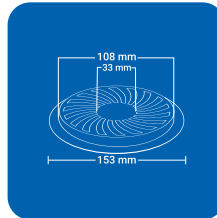

SQUARE (1 pc')

CLOVEN TYPE

Product Name : NYSPCL SSQ
 Size : 5" x 5" (129 x 129 mm)
 Thickness : 1 mm
 Grade : AIS I 304(18/8)
 Stainless Steel
 Finish : GLOSSY SATIN

Product Name : NYSPCL BSQ
 Size : 6" x 6" (153 x 153 mm)
 Thickness : 1 mm
 Grade : AISI 304(18/8)
 Stainless Steel
 Finish : GLOSSY SATIN

CLOVEN TYPE

ROUND (1 pc')

Product Name : NYSPCL SRD
 Size : 5" x 5" (129 x 129 mm)
 Thickness : 1 mm
 Grade : AIS I 304(18/8)
 Stainless Steel
 Finish : GLOSSY SATIN

Product Name : NYSPCL BRD
 Size : 6" x 6" (153 x 153 mm)
 Thickness : 1 mm
 Grade : AIS I 304(18/8)
 Stainless Steel
 Finish : GLOSSY SATIN

SQUARE (2 pc')

Product Name : NYSPCL2 SSQ
 Size : 5" x 5" (129 x 129 mm)
 Thickness : 1 mm
 Grade : AIS I 304(18/8)
 Stainless Steel
 Finish : GLOSSY SATIN

Product Name : NYSPCL2 BSQ
 Size : 6" x 6" (153 x 153 mm)
 Thickness : 1 mm
 Grade : AISI 304(18/8)
 Stainless Steel
 Finish : GLOSSY SATIN

CLOVEN TYPE

CLOVEN TYPE

Product Name : NYSPCL2 SRD
 Size : 5" x 5" (129 x 129 mm)
 Thickness : 1 mm
 Grade : AIS I 304(18/8)
 Stainless Steel
 Finish : GLOSSY SATIN

Product Name : NYSPCL2 BRD
 Size : 6" x 6" (153 x 153 mm)
 Thickness : 1 mm
 Grade : AIS I 304(18/8)
 Stainless Steel
 Finish : GLOSSY SATIN