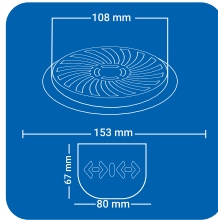

SQUARE (2 pc')

Product Name : NYSPCL2 SSQ
 Size : 5" x 5" (129 x 129 mm)
 Thickness : 1 mm
 Grade : AIS I 304(18/8)
 Stainless Steel
 Finish : GLOSSY SATIN

Product Name : NYSPCL2 BSQ
 Size : 6" x 6" (153 x 153 mm)
 Thickness : 1 mm
 Grade : AISI 304(18/8)
 Stainless Steel
 Finish : GLOSSY SATIN

CLOVEN TYPE

CLOVEN TYPE

Product Name : NYSPCL2 SRD
 Size : 5" x 5" (129 x 129 mm)
 Thickness : 1 mm
 Grade : AIS I 304(18/8)
 Stainless Steel
 Finish : GLOSSY SATIN

Product Name : NYSPCL2 BRD
 Size : 6" x 6" (153 x 153 mm)
 Thickness : 1 mm
 Grade : AIS I 304(18/8)
 Stainless Steel
 Finish : GLOSSY SATIN

ROUND (2 pc')

SQUARE (4 pc')

CLOVEN TYPE

Product Name : NYSPCL4 SSQ
 Size : 5" x 5" (129 x 129 mm)
 Thickness : 1 mm
 Grade : AIS I 304(18/8)
 Stainless Steel
 Finish : GLOSSY SATIN

Product Name : NYSPCL4 BSQ
 Size : 6" x 6" (153 x 153 mm)
 Thickness : 1 mm
 Grade : AISI 304(18/8)
 Stainless Steel
 Finish : GLOSSY SATIN

CLOVEN TYPE

ROUND (4 pc')

Product Name : NYSPCL4 SRD
 Size : 5" x 5" (129 x 129 mm)
 Thickness : 1 mm
 Grade : AIS I 304(18/8)
 Stainless Steel
 Finish : GLOSSY SATIN

Product Name : NYSPCL4 BRD
 Size : 6" x 6" (153 x 153 mm)
 Thickness : 1 mm
 Grade : AIS I 304(18/8)
 Stainless Steel
 Finish : GLOSSY SATIN