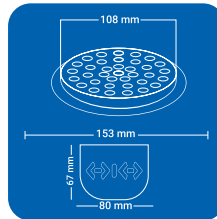

ROUND (2 pc')

Product Name : NYHA2 SRD
 Size : 5" x 5" (129 x 129 mm)
 Thickness : 1 mm
 Grade : AIS I 304(18/8)
 Stainless Steel
 Finish : GLOSSY SATIN

Product Name : NYHA2 BRD
 Size : 6" x 6" (153 x 153 mm)
 Thickness : 1 mm
 Grade : AIS I 304(18/8)
 Stainless Steel
 Finish : GLOSSY SATIN

SQUARE (4 pc')

Product Name : NYHA4 SSQ
 Size : 5" x 5" (129 x 129 mm)
 Thickness : 1 mm
 Grade : AIS I 304(18/8)
 Stainless Steel
 Finish : GLOSSY SATIN

Product Name : NYHA4 BSQ
 Size : 6" x 6" (153 x 153 mm)
 Thickness : 1 mm
 Grade : AISI 304(18/8)
 Stainless Steel
 Finish : GLOSSY SATIN

ROUND (4 pc')

Product Name : NYHA4 SRD
 Size : 5" x 5" (129 x 129 mm)
 Thickness : 1 mm
 Grade : AISI 304(18/8)
 Stainless Steel
 Finish : GLOSSY SATIN

Product Name : NYHA4 BRD
 Size : 6" x 6" (153 x 153 mm)
 Thickness : 1 mm
 Grade : AISI 304(18/8)
 Stainless Steel
 Finish : GLOSSY SATIN