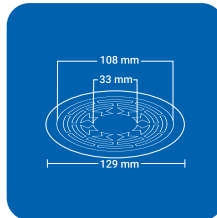

CLOVEN TYPE

ROUND (1 pc')

Product Name : NYANCL SRD
 Size : 5" x 5" (129 x 129 mm)
 Thickness : 1 mm
 Grade : AIS I 304(18/8)
 Stainless Steel
 Finish : GLOSSY SATIN

Product Name : NYANCL BRD
 Size : 6" x 6" (153 x 153 mm)
 Thickness : 1 mm
 Grade : AIS I 304(18/8)
 Stainless Steel
 Finish : GLOSSY SATIN

SQUARE (2 pc')

Product Name : NYANCL2 SSQ
 Size : 5" x 5" (129 x 129 mm)
 Thickness : 1 mm
 Grade : AIS I 304(18/8)
 Stainless Steel
 Finish : GLOSSY SATIN

Product Name : NYANCL2 BSQ
 Size : 6" x 6" (153 x 153 mm)
 Thickness : 1 mm
 Grade : AISI 304(18/8)
 Stainless Steel
 Finish : GLOSSY SATIN

CLOVEN TYPE

CLOVEN TYPE

Product Name : NYANCL2 SRD
 Size : 5" x 5" (129 x 129 mm)
 Thickness : 1 mm
 Grade : AIS I 304(18/8)
 Stainless Steel
 Finish : GLOSSY SATIN

ROUND (2 pc')

Product Name : NYANCL2 BRD
 Size : 6" x 6" (153 x 153 mm)
 Thickness : 1 mm
 Grade : AIS I 304(18/8)
 Stainless Steel
 Finish : GLOSSY SATIN

SQUARE (4 pc')

CLOVEN TYPE

Product Name : NYANCL4 SSQ
 Size : 5" x 5" (129 x 129 mm)
 Thickness : 1 mm
 Grade : AIS I 304(18/8)
 Stainless Steel
 Finish : GLOSSY SATIN

Product Name : NYANCL4 BSQ
 Size : 6" x 6" (153 x 153 mm)
 Thickness : 1 mm
 Grade : AISI 304(18/8)
 Stainless Steel
 Finish : GLOSSY SATIN