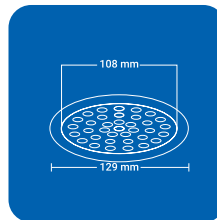

ROUND (2 pc')

SQUARE (4 pc')

CLOVEN TYPE

Product Name : NYSPCL4 SSQ
 Size : 5" x 5" (129 x 129 mm)
 Thickness : 1 mm
 Grade : AIS I 304(18/8)
 Stainless Steel
 Finish : GLOSSY SATIN

Product Name : NYSPCL4 BSQ
 Size : 6" x 6" (153 x 153 mm)
 Thickness : 1 mm
 Grade : AISI 304(18/8)
 Stainless Steel
 Finish : GLOSSY SATIN

CLOVEN TYPE

ROUND (4 pc')

Product Name : NYSPCL4 SRD
 Size : 5" x 5" (129 x 129 mm)
 Thickness : 1 mm
 Grade : AIS I 304(18/8)
 Stainless Steel
 Finish : GLOSSY SATIN

Product Name : NYSPCL4 BRD
 Size : 6" x 6" (153 x 153 mm)
 Thickness : 1 mm
 Grade : AIS I 304(18/8)
 Stainless Steel
 Finish : GLOSSY SATIN

NYVAATM
Crafted Luxury

HAZE

classic look

SQUARE (1 pc')

Product Name : NYHA SSQ
 Size : 5" x 5" (129 x 129 mm)
 Thickness : 1 mm
 Grade : AIS I 304(18/8)
 Stainless Steel
 Finish : GLOSSY SATIN

Product Name : NYHA BSQ
 Size : 6" x 6" (153 x 153 mm)
 Thickness : 1 mm
 Grade : AISI 304(18/8)
 Stainless Steel
 Finish : GLOSSY SATIN

ROUND (1 pc')

Product Name : NYHA SRD
 Size : 5" x 5" (129 x 129 mm)
 Thickness : 1 mm
 Grade : AIS I 304(18/8)
 Stainless Steel
 Finish : GLOSSY SATIN

Product Name : NYHA BRD
 Size : 6" x 6" (153 x 153 mm)
 Thickness : 1 mm
 Grade : AIS I 304(18/8)
 Stainless Steel
 Finish : GLOSSY SATIN