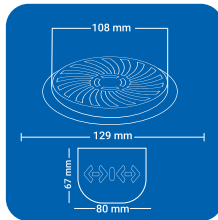

CLOVEN TYPE

CLOVEN TYPE

Product Name : NYSPCL2 SRD
 Size : 5" x 5" (129 x 129 mm)
 Thickness : 1 mm
 Grade : AIS I 304(18/8)
 Stainless Steel
 Finish : GLOSSY SATIN

Product Name : NYSPCL2 BRD
 Size : 6" x 6" (153 x 153 mm)
 Thickness : 1 mm
 Grade : AIS I 304(18/8)
 Stainless Steel
 Finish : GLOSSY SATIN

ROUND (2 pc')

SQUARE (4 pc')

CLOVEN TYPE

Product Name : NYSPCL4 SSQ
 Size : 5" x 5" (129 x 129 mm)
 Thickness : 1 mm
 Grade : AIS I 304(18/8)
 Stainless Steel
 Finish : GLOSSY SATIN

Product Name : NYSPCL4 BSQ
 Size : 6" x 6" (153 x 153 mm)
 Thickness : 1 mm
 Grade : AISI 304(18/8)
 Stainless Steel
 Finish : GLOSSY SATIN

CLOVEN TYPE

ROUND (4 pc')

Product Name : NYSPCL4 SRD
 Size : 5" x 5" (129 x 129 mm)
 Thickness : 1 mm
 Grade : AIS I 304(18/8)
 Stainless Steel
 Finish : GLOSSY SATIN

Product Name : NYSPCL4 BRD
 Size : 6" x 6" (153 x 153 mm)
 Thickness : 1 mm
 Grade : AIS I 304(18/8)
 Stainless Steel
 Finish : GLOSSY SATIN