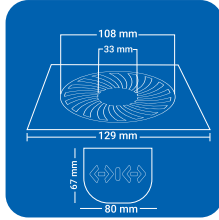

SQUARE (2 pc')

Product Name : NYSPCL2 SSQ
 Size : 5" x 5" (129 x 129 mm)
 Thickness : 1 mm
 Grade : AIS I 304(18/8)
 Stainless Steel
 Finish : GLOSSY SATIN

Product Name : NYSPCL2 BSQ
 Size : 6" x 6" (153 x 153 mm)
 Thickness : 1 mm
 Grade : AISI 304(18/8)
 Stainless Steel
 Finish : GLOSSY SATIN

CLOVEN TYPE

CLOVEN TYPE

Product Name : NYSPCL2 SRD
 Size : 5" x 5" (129 x 129 mm)
 Thickness : 1 mm
 Grade : AIS I 304(18/8)
 Stainless Steel
 Finish : GLOSSY SATIN

Product Name : NYSPCL2 BRD
 Size : 6" x 6" (153 x 153 mm)
 Thickness : 1 mm
 Grade : AIS I 304(18/8)
 Stainless Steel
 Finish : GLOSSY SATIN

ROUND (2 pc')

SQUARE (4 pc')

CLOVEN TYPE

Product Name : NYSPCL4 SSQ
 Size : 5" x 5" (129 x 129 mm)
 Thickness : 1 mm
 Grade : AIS I 304(18/8)
 Stainless Steel
 Finish : GLOSSY SATIN

Product Name : NYSPCL4 BSQ
 Size : 6" x 6" (153 x 153 mm)
 Thickness : 1 mm
 Grade : AISI 304(18/8)
 Stainless Steel
 Finish : GLOSSY SATIN