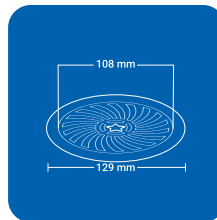

SQUARE (4 pc')

CLOVEN TYPE

Product Name : NYANCL4 SSQ
 Size : 5" x 5" (129 x 129 mm)
 Thickness : 1 mm
 Grade : AIS I 304(18/8)
 Stainless Steel
 Finish : GLOSSY SATIN

Product Name : NYANCL4 BSQ
 Size : 6" x 6" (153 x 153 mm)
 Thickness : 1 mm
 Grade : AISI 304(18/8)
 Stainless Steel
 Finish : GLOSSY SATIN

CLOVEN TYPE

ROUND (4 pc')

Product Name : NYANCL4 SRD
 Size : 5" x 5" (129 x 129 mm)
 Thickness : 1 mm
 Grade : AIS I 304(18/8)
 Stainless Steel
 Finish : GLOSSY SATIN

Product Name : NYANCL4 BRD
 Size : 6" x 6" (153 x 153 mm)
 Thickness : 1 mm
 Grade : AIS I 304(18/8)
 Stainless Steel
 Finish : GLOSSY SATIN

NYVAATM
Crafted Luxury

SPIRAL

contemporary conduct

SQUARE (1 pc')

Product Name : NYSP SSQ
 Size : 5" x 5" (129 x 129 mm)
 Thickness : 1 mm
 Grade : AISI 304(18/8)
 Stainless Steel
 Finish : GLOSSY SATIN

Product Name : NYSP BSQ
 Size : 6" x 6" (153 x 153 mm)
 Thickness : 1 mm
 Grade : AISI 304(18/8)
 Stainless Steel
 Finish : GLOSSY SATIN

ROUND (1 pc')

Product Name : NYSP SRD
 Size : 5" x 5" (129 x 129 mm)
 Thickness : 1 mm
 Grade : AISI 304(18/8)
 Stainless Steel
 Finish : GLOSSY SATIN

Product Name : NYSP BRD
 Size : 6" x 6" (153 x 153 mm)
 Thickness : 1 mm
 Grade : AISI 304(18/8)
 Stainless Steel
 Finish : GLOSSY SATIN