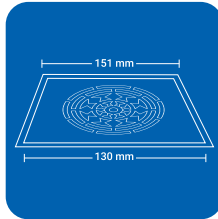

SQUARE (4 pc')

CLOVEN TYPE

Product Name : NYNACL4 SSQ
 Size : 5" x 5" (129 x 129 mm)
 Thickness : 1 mm
 Grade : AIS I 304(18/8)
 Stainless Steel
 Finish : GLOSSY SATIN

Product Name : NYNACL4 BSQ
 Size : 6" x 6" (153 x 153 mm)
 Thickness : 1 mm
 Grade : AISI 304(18/8)
 Stainless Steel
 Finish : GLOSSY SATIN

CLOVEN TYPE

ROUND (4 pc')

Product Name : NYNACL4 SRD
 Size : 5" x 5" (129 x 129 mm)
 Thickness : 1 mm
 Grade : AIS I 304(18/8)
 Stainless Steel
 Finish : GLOSSY SATIN

Product Name : NYNACL4 BRD
 Size : 6" x 6" (153 x 153 mm)
 Thickness : 1 mm
 Grade : AIS I 304(18/8)
 Stainless Steel
 Finish : GLOSSY SATIN

NYVAATM
Crafted Luxury

JEWEL

shines like a jewel

SQUARE (2 pc')

NAKSH | ANTIQUE | SPIRAL

Product Name : NYJENA 2 SQ
 Size : 5.9" x 5.9" (151 x 151 mm)
 Frame / Grate : 1 mm / 1.2 mm
 Grade : AIS I 304(18/8)
 Stainless Steel
 Finish : SATIN

Product Name : NYJESP 2 SQ
 Size : 5.9" x 5.9" (151 x 151 mm)
 Frame / Grate : 1 mm / 1.2 mm
 Grade : AIS I 304(18/8)
 Stainless Steel
 Finish : SATIN

Product Name : NYJEAN 2 SQ
 Size : 5.9" x 5.9" (151 x 151 mm)
 Frame / Grate : 1 mm / 1.2 mm
 Grade : AIS I 304(18/8)
 Stainless Steel
 Finish : SATIN