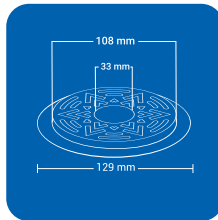

Product Name : NYNA4 BSQ
 Size : 6" x 6" (153 x 153 mm)
 Thickness : 1 mm
 Grade : AISI 304(18/8)
 Stainless Steel
 Finish : GLOSSY SATIN

ROUND (4 pc')

Product Name : NYNA4 SRD
 Size : 5" x 5" (129 x 129 mm)
 Thickness : 1 mm
 Grade : AIS I 304(18/8)
 Stainless Steel
 Finish : GLOSSY SATIN

Product Name : NYNA4 BRD
 Size : 6" x 6" (153 x 153 mm)
 Thickness : 1 mm
 Grade : AIS I 304(18/8)
 Stainless Steel
 Finish : GLOSSY SATIN

SQUARE (1 pc')

CLOVEN TYPE

Product Name : NYNACL SSQ
 Size : 5" x 5" (129 x 129 mm)
 Thickness : 1 mm
 Grade : AIS I 304(18/8)
 Stainless Steel
 Finish : GLOSSY SATIN

Product Name : NYNACL BSQ
 Size : 6" x 6" (153 x 153 mm)
 Thickness : 1 mm
 Grade : AISI 304(18/8)
 Stainless Steel
 Finish : GLOSSY SATIN

CLOVEN TYPE

ROUND (1 pc')

Product Name : NYNACL SRD
 Size : 5" x 5" (129 x 129 mm)
 Thickness : 1 mm
 Grade : AIS I 304(18/8)
 Stainless Steel
 Finish : GLOSSY SATIN

Product Name : NYNACL BRD
 Size : 6" x 6" (153 x 153 mm)
 Thickness : 1 mm
 Grade : AIS I 304(18/8)
 Stainless Steel
 Finish : GLOSSY SATIN

SQUARE (2 pc')

Product Name : NYNACL2 SSQ
 Size : 5" x 5" (129 x 129 mm)
 Thickness : 1 mm
 Grade : AIS I 304(18/8)
 Stainless Steel
 Finish : GLOSSY SATIN