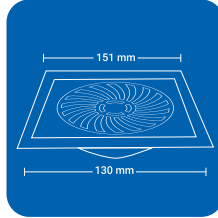

SQUARE (3 pc')

NAKSH | ANTIQUE | SPIRAL

Product Name : NYJESP 3 SQ
Size : 5.9" x 5.9" (151 x 151 mm)
Frame / Grate : 1 mm / 1.2 mm
Grade : AIS I 304(18/8)
Stainless Steel
Finish : SATIN