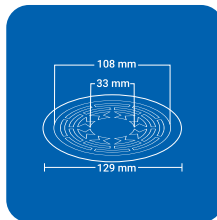

SQUARE (4 pc')

Product Name : NYAN4 SSQ
 Size : 5" x 5" (129 x 129 mm)
 Thickness : 1 mm
 Grade : AIS I 304(18/8)
 Stainless Steel
 Finish : GLOSSY SATIN

Product Name : NYAN4 BSQ
 Size : 6" x 6" (153 x 153 mm)
 Thickness : 1 mm
 Grade : AISI 304(18/8)
 Stainless Steel
 Finish : GLOSSY SATIN

ROUND (4 pc')

Product Name : NYAN4 SRD
 Size : 5" x 5" (129 x 129 mm)
 Thickness : 1 mm
 Grade : AIS I 304(18/8)
 Stainless Steel
 Finish : GLOSSY SATIN

Product Name : NYAN4 BRD
 Size : 6" x 6" (153 x 153 mm)
 Thickness : 1 mm
 Grade : AIS I 304(18/8)
 Stainless Steel
 Finish : GLOSSY SATIN

SQUARE (1 pc')

CLOVEN TYPE

Product Name : NYANCL SSQ
 Size : 5" x 5" (129 x 129 mm)
 Thickness : 1 mm
 Grade : AIS I 304(18/8)
 Stainless Steel
 Finish : GLOSSY SATIN

Product Name : NYANCL BSQ
 Size : 6" x 6" (153 x 153 mm)
 Thickness : 1 mm
 Grade : AISI 304(18/8)
 Stainless Steel
 Finish : GLOSSY SATIN

CLOVEN TYPE

ROUND (1 pc')

Product Name : NYANCL SRD
 Size : 5" x 5" (129 x 129 mm)
 Thickness : 1 mm
 Grade : AIS I 304(18/8)
 Stainless Steel
 Finish : GLOSSY SATIN

Product Name : NYANCL BRD
 Size : 6" x 6" (153 x 153 mm)
 Thickness : 1 mm
 Grade : AIS I 304(18/8)
 Stainless Steel
 Finish : GLOSSY SATIN