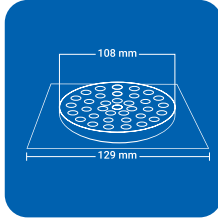

NYVAATM
Crafted Luxury

HAZE

classic look

SQUARE (1 pc')

Product Name : NYHA SSQ
 Size : 5" x 5" (129 x 129 mm)
 Thickness : 1 mm
 Grade : AIS I 304(18/8)
 Stainless Steel
 Finish : GLOSSY SATIN

Product Name : NYHA BSQ
 Size : 6" x 6" (153 x 153 mm)
 Thickness : 1 mm
 Grade : AISI 304(18/8)
 Stainless Steel
 Finish : GLOSSY SATIN

ROUND (1 pc')

Product Name : NYHA SRD
 Size : 5" x 5" (129 x 129 mm)
 Thickness : 1 mm
 Grade : AIS I 304(18/8)
 Stainless Steel
 Finish : GLOSSY SATIN

Product Name : NYHA BRD
 Size : 6" x 6" (153 x 153 mm)
 Thickness : 1 mm
 Grade : AIS I 304(18/8)
 Stainless Steel
 Finish : GLOSSY SATIN

SQUARE (2 pc')

Product Name : NYHA2 SSQ
 Size : 5" x 5" (129 x 129 mm)
 Thickness : 1 mm
 Grade : AIS I 304(18/8)
 Stainless Steel
 Finish : GLOSSY SATIN

Product Name : NYHA2 BSQ
 Size : 6" x 6" (153 x 153 mm)
 Thickness : 1 mm
 Grade : AISI 304(18/8)
 Stainless Steel
 Finish : GLOSSY SATIN