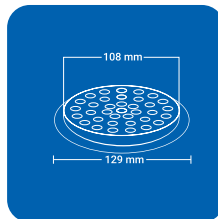

ROUND (1 pc')

Product Name : NYHA SRD
 Size : 5" x 5" (129 x 129 mm)
 Thickness : 1 mm
 Grade : AIS I 304(18/8)
 Stainless Steel
 Finish : GLOSSY SATIN

Product Name : NYHA BRD
 Size : 6" x 6" (153 x 153 mm)
 Thickness : 1 mm
 Grade : AIS I 304(18/8)
 Stainless Steel
 Finish : GLOSSY SATIN

SQUARE (2 pc')

Product Name : NYHA2 SSQ
 Size : 5" x 5" (129 x 129 mm)
 Thickness : 1 mm
 Grade : AIS I 304(18/8)
 Stainless Steel
 Finish : GLOSSY SATIN

Product Name : NYHA2 BSQ
 Size : 6" x 6" (153 x 153 mm)
 Thickness : 1 mm
 Grade : AISI 304(18/8)
 Stainless Steel
 Finish : GLOSSY SATIN

ROUND (2 pc')

Product Name : NYHA2 SRD
 Size : 5" x 5" (129 x 129 mm)
 Thickness : 1 mm
 Grade : AIS I 304(18/8)
 Stainless Steel
 Finish : GLOSSY SATIN

Product Name : NYHA2 BRD
 Size : 6" x 6" (153 x 153 mm)
 Thickness : 1 mm
 Grade : AIS I 304(18/8)
 Stainless Steel
 Finish : GLOSSY SATIN