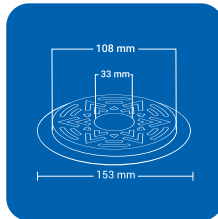

Product Name : NYNA4 BSQ
 Size : 6" x 6" (153 x 153 mm)
 Thickness : 1 mm
 Grade : AISI 304(18/8)
 Stainless Steel
 Finish : GLOSSY SATIN

ROUND (4 pc')

Product Name : NYNA4 SRD
 Size : 5" x 5" (129 x 129 mm)
 Thickness : 1 mm
 Grade : AIS I 304(18/8)
 Stainless Steel
 Finish : GLOSSY SATIN

Product Name : NYNA4 BRD
 Size : 6" x 6" (153 x 153 mm)
 Thickness : 1 mm
 Grade : AIS I 304(18/8)
 Stainless Steel
 Finish : GLOSSY SATIN

SQUARE (1 pc')

CLOVEN TYPE

Product Name : NYNACL SSQ
 Size : 5" x 5" (129 x 129 mm)
 Thickness : 1 mm
 Grade : AIS I 304(18/8)
 Stainless Steel
 Finish : GLOSSY SATIN

Product Name : NYNACL BSQ
 Size : 6" x 6" (153 x 153 mm)
 Thickness : 1 mm
 Grade : AISI 304(18/8)
 Stainless Steel
 Finish : GLOSSY SATIN

CLOVEN TYPE

ROUND (1 pc')

Product Name : NYNACL SRD
 Size : 5" x 5" (129 x 129 mm)
 Thickness : 1 mm
 Grade : AIS I 304(18/8)
 Stainless Steel
 Finish : GLOSSY SATIN

Product Name : NYNACL BRD
 Size : 6" x 6" (153 x 153 mm)
 Thickness : 1 mm
 Grade : AIS I 304(18/8)
 Stainless Steel
 Finish : GLOSSY SATIN

SQUARE (2 pc')

Product Name : NYNACL2 SSQ
 Size : 5" x 5" (129 x 129 mm)
 Thickness : 1 mm
 Grade : AIS I 304(18/8)
 Stainless Steel
 Finish : GLOSSY SATIN