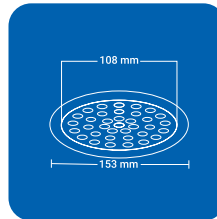

ROUND (2 pc')

SQUARE (4 pc')

CLOVEN TYPE

Product Name : NYSPCL4 SSQ
 Size : 5" x 5" (129 x 129 mm)
 Thickness : 1 mm
 Grade : AIS I 304(18/8)
 Stainless Steel
 Finish : GLOSSY SATIN

Product Name : NYSPCL4 BSQ
 Size : 6" x 6" (153 x 153 mm)
 Thickness : 1 mm
 Grade : AISI 304(18/8)
 Stainless Steel
 Finish : GLOSSY SATIN

CLOVEN TYPE

ROUND (4 pc')

Product Name : NYSPCL4 SRD
 Size : 5" x 5" (129 x 129 mm)
 Thickness : 1 mm
 Grade : AIS I 304(18/8)
 Stainless Steel
 Finish : GLOSSY SATIN

Product Name : NYSPCL4 BRD
 Size : 6" x 6" (153 x 153 mm)
 Thickness : 1 mm
 Grade : AIS I 304(18/8)
 Stainless Steel
 Finish : GLOSSY SATIN

NYVAATM
Crafted Luxury

HAZE

classic look

SQUARE (1 pc')

Product Name : NYHA SSQ
 Size : 5" x 5" (129 x 129 mm)
 Thickness : 1 mm
 Grade : AIS I 304(18/8)
 Stainless Steel
 Finish : GLOSSY SATIN

Product Name : NYHA BSQ
 Size : 6" x 6" (153 x 153 mm)
 Thickness : 1 mm
 Grade : AISI 304(18/8)
 Stainless Steel
 Finish : GLOSSY SATIN

ROUND (1 pc')

Product Name : NYHA SRD
 Size : 5" x 5" (129 x 129 mm)
 Thickness : 1 mm
 Grade : AIS I 304(18/8)
 Stainless Steel
 Finish : GLOSSY SATIN

Product Name : NYHA BRD
 Size : 6" x 6" (153 x 153 mm)
 Thickness : 1 mm
 Grade : AIS I 304(18/8)
 Stainless Steel
 Finish : GLOSSY SATIN