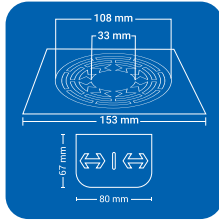

SQUARE (2 pc')

Product Name : NYANCL2 SSQ
 Size : 5" x 5" (129 x 129 mm)
 Thickness : 1 mm
 Grade : AIS I 304(18/8)
 Stainless Steel
 Finish : GLOSSY SATIN

Product Name : NYANCL2 BSQ
 Size : 6" x 6" (153 x 153 mm)
 Thickness : 1 mm
 Grade : AISI 304(18/8)
 Stainless Steel
 Finish : GLOSSY SATIN

CLOVEN TYPE

CLOVEN TYPE

Product Name : NYANCL2 SRD
 Size : 5" x 5" (129 x 129 mm)
 Thickness : 1 mm
 Grade : AIS I 304(18/8)
 Stainless Steel
 Finish : GLOSSY SATIN

ROUND (2 pc')

Product Name : NYANCL2 BRD
 Size : 6" x 6" (153 x 153 mm)
 Thickness : 1 mm
 Grade : AIS I 304(18/8)
 Stainless Steel
 Finish : GLOSSY SATIN

SQUARE (4 pc')

CLOVEN TYPE

Product Name : NYANCL4 SSQ
 Size : 5" x 5" (129 x 129 mm)
 Thickness : 1 mm
 Grade : AIS I 304(18/8)
 Stainless Steel
 Finish : GLOSSY SATIN

Product Name : NYANCL4 BSQ
 Size : 6" x 6" (153 x 153 mm)
 Thickness : 1 mm
 Grade : AISI 304(18/8)
 Stainless Steel
 Finish : GLOSSY SATIN