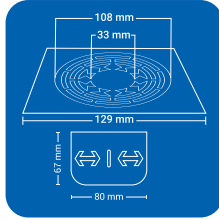

SQUARE (2 pc')

Product Name : NYANCL2 SSQ
 Size : 5" x 5" (129 x 129 mm)
 Thickness : 1 mm
 Grade : AIS I 304(18/8)
 Stainless Steel
 Finish : GLOSSY SATIN

Product Name : NYANCL2 BSQ
 Size : 6" x 6" (153 x 153 mm)
 Thickness : 1 mm
 Grade : AISI 304(18/8)
 Stainless Steel
 Finish : GLOSSY SATIN

CLOVEN TYPE

CLOVEN TYPE

Product Name : NYANCL2 SRD
 Size : 5" x 5" (129 x 129 mm)
 Thickness : 1 mm
 Grade : AIS I 304(18/8)
 Stainless Steel
 Finish : GLOSSY SATIN

ROUND (2 pc')

Product Name : NYANCL2 BRD
 Size : 6" x 6" (153 x 153 mm)
 Thickness : 1 mm
 Grade : AIS I 304(18/8)
 Stainless Steel
 Finish : GLOSSY SATIN

SQUARE (4 pc')

CLOVEN TYPE

Product Name : NYANCL4 SSQ
 Size : 5" x 5" (129 x 129 mm)
 Thickness : 1 mm
 Grade : AIS I 304(18/8)
 Stainless Steel
 Finish : GLOSSY SATIN

Product Name : NYANCL4 BSQ
 Size : 6" x 6" (153 x 153 mm)
 Thickness : 1 mm
 Grade : AISI 304(18/8)
 Stainless Steel
 Finish : GLOSSY SATIN