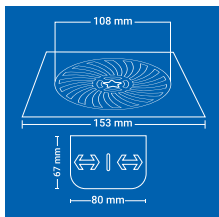

SQUARE (4 pc')

Product Name : NYSP4 SSQ
Size : 5" x 5" (129 x 129 mm)
Thickness : 1 mm
Grade : AIS I 304(18/8)
Stainless Steel
Finish : GLOSSY SATIN