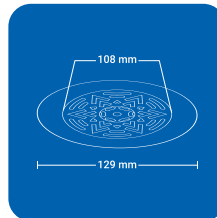

ABOUT US

NYVAATM
Crafted Luxury

NAKSH

celestial brilliance for you

SQUARE (1 pc')

Product Name : NYNA SSQ
 Size : 5" x 5" (129 x 129 mm)
 Thickness : 1 mm
 Grade : AIS I 304(18/8)
 Stainless Steel
 Finish : GLOSSY SATIN

Product Name : NYNA BSQ
 Size : 6" x 6" (153 x 153 mm)
 Thickness : 1 mm
 Grade : AISI 304(18/8)
 Stainless Steel
 Finish : GLOSSY SATIN

ROUND (1 pc')

Product Name : NYNA SRD
 Size : 5" x 5" (129 x 129 mm)
 Thickness : 1 mm
 Grade : AIS I 304(18/8)
 Stainless Steel
 Finish : GLOSSY SATIN

Product Name : NYNA BRD
 Size : 6" x 6" (153 x 153 mm)
 Thickness : 1 mm
 Grade : AIS I 304(18/8)
 Stainless Steel
 Finish : GLOSSY SATIN

SQUARE (2 pc')

Product Name : NYNA2 SSQ
 Size : 5" x 5" (129 x 129 mm)
 Thickness : 1 mm
 Grade : AIS I 304(18/8)
 Stainless Steel
 Finish : GLOSSY SATIN

Product Name : NYNA2 BSQ
 Size : 6" x 6" (153 x 153 mm)
 Thickness : 1 mm
 Grade : AISI 304(18/8)
 Stainless Steel
 Finish : GLOSSY SATIN

ROUND (2 pc')

Product Name : NYNA2 SRD
 Size : 5" x 5" (129 x 129 mm)
 Thickness : 1 mm
 Grade : AIS I 304(18/8)
 Stainless Steel
 Finish : GLOSSY SATIN