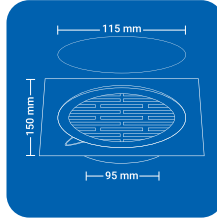

NAKSH | ANTIQUE | SPIRAL

Product Name : NYJESP 3 SQ
 Size : 5.9" x 5.9" (151 x 151 mm)
 Frame / Grate : 1 mm / 1.2 mm
 Grade : AIS I 304(18/8)
 Stainless Steel
 Finish : SATIN

Product Name : NYJEAN 3 SQ
 Size : 5.9" x 5.9" (151 x 151 mm)
 Frame / Grate : 1 mm / 1.2 mm
 Grade : AIS I 304(18/8)
 Stainless Steel
 Finish : SATIN

SQUARE (4 pc')

TITLE INSERT SHOWER DRAIN

Product Name : NYJETI S SQ
 Size : 5" x 5" (125 x 125 mm)
 Body + Tray : 1.2 mm
 Grade : AIS I 304(18/8)
 Stainless Steel
 Finish : SATIN

Product Name : NYJETI B SQ
 Size : 6" x 6" (150 x 150 mm)
 Body + Tray : 1.2 mm
 Grade : AIS I 304(18/8)
 Stainless Steel
 Finish : SATIN

SOLITAIRE

leveraging on our state-of-the-art

SQUARE (2/3 pc')

Product Name : NYSOFD 3 SQ
 Size : 5.9" x 5.9" (150 x 150 mm)
 Frame | Grate : 2 mm | 1 mm
 Grade : AIS I 304(18/8)
 Stainless Steel
 Finish : GLOSSY SATIN