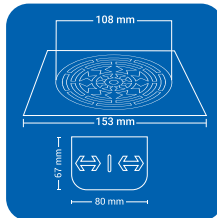

SQUARE (2 pc')

Product Name : NYAN2 SSQ
 Size : 5" x 5" (129 x 129 mm)
 Thickness : 1 mm
 Grade : AISI 304(18/8)
 Stainless Steel
 Finish : GLOSSY SATIN

Product Name : NYAN2 BSQ
 Size : 6" x 6" (153 x 153 mm)
 Thickness : 1 mm
 Grade : AISI 304(18/8)
 Stainless Steel
 Finish : GLOSSY SATIN

ROUND (2 pc')

Product Name : NYAN2 SRD
 Size : 5" x 5" (129 x 129 mm)
 Thickness : 1 mm
 Grade : AISI 304(18/8)
 Stainless Steel
 Finish : GLOSSY SATIN

Product Name : NYAN2 BRD
 Size : 6" x 6" (153 x 153 mm)
 Thickness : 1 mm
 Grade : AISI 304(18/8)
 Stainless Steel
 Finish : GLOSSY SATIN

SQUARE (4 pc')

Product Name : NYAN4 SSQ
 Size : 5" x 5" (129 x 129 mm)
 Thickness : 1 mm
 Grade : AIS I 304(18/8)
 Stainless Steel
 Finish : GLOSSY SATIN

Product Name : NYAN4 BSQ
 Size : 6" x 6" (153 x 153 mm)
 Thickness : 1 mm
 Grade : AISI 304(18/8)
 Stainless Steel
 Finish : GLOSSY SATIN