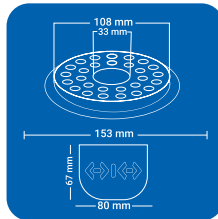

CLOVEN TYPE

CLOVEN TYPE

Product Name : NYHACL2 SRD
 Size : 5" x 5" (129 x 129 mm)
 Thickness : 1 mm
 Grade : AIS I 304(18/8)
 Stainless Steel
 Finish : GLOSSY SATIN

ROUND (2 pc')

Product Name : NYHACL2 BRD
 Size : 6" x 6" (153 x 153 mm)
 Thickness : 1 mm
 Grade : AIS I 304(18/8)
 Stainless Steel
 Finish : GLOSSY SATIN

SQUARE (4 pc')

CLOVEN TYPE

Product Name : NYNACL4 SSQ
 Size : 5" x 5" (129 x 129 mm)
 Thickness : 1 mm
 Grade : AIS I 304(18/8)
 Stainless Steel
 Finish : GLOSSY SATIN

Product Name : NYNACL4 BSQ
 Size : 6" x 6" (153 x 153 mm)
 Thickness : 1 mm
 Grade : AISI 304(18/8)
 Stainless Steel
 Finish : GLOSSY SATIN

CLOVEN TYPE

ROUND (4 pc')

Product Name : NYNACL4 SRD
 Size : 5" x 5" (129 x 129 mm)
 Thickness : 1 mm
 Grade : AIS I 304(18/8)
 Stainless Steel
 Finish : GLOSSY SATIN

Product Name : NYNACL4 BRD
 Size : 6" x 6" (153 x 153 mm)
 Thickness : 1 mm
 Grade : AIS I 304(18/8)
 Stainless Steel
 Finish : GLOSSY SATIN