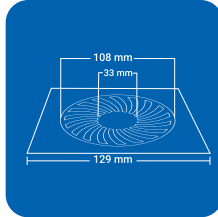

SQUARE (4 pc')

Product Name : NYSP4 SSQ
 Size : 5" x 5" (129 x 129 mm)
 Thickness : 1 mm
 Grade : AIS I 304(18/8)
 Stainless Steel
 Finish : GLOSSY SATIN

Product Name : NYSP4 BSQ
 Size : 6" x 6" (153 x 153 mm)
 Thickness : 1 mm
 Grade : AISI 304(18/8)
 Stainless Steel
 Finish : GLOSSY SATIN

ROUND (4 pc')

Product Name : NYSP4 SRD
 Size : 5" x 5" (129 x 129 mm)
 Thickness : 1 mm
 Grade : AISI 304(18/8)
 Stainless Steel
 Finish : GLOSSY SATIN

Product Name : NYSP4 BRD
 Size : 6" x 6" (153 x 153 mm)
 Thickness : 1 mm
 Grade : AISI 304(18/8)
 Stainless Steel
 Finish : GLOSSY SATIN

SQUARE (1 pc')

CLOVEN TYPE

Product Name : NYSPCL SSQ
 Size : 5" x 5" (129 x 129 mm)
 Thickness : 1 mm
 Grade : AIS I 304(18/8)
 Stainless Steel
 Finish : GLOSSY SATIN

Product Name : NYSPCL BSQ
 Size : 6" x 6" (153 x 153 mm)
 Thickness : 1 mm
 Grade : AISI 304(18/8)
 Stainless Steel
 Finish : GLOSSY SATIN