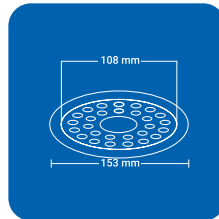

SQUARE (4 pc')

Product Name : NYHA4 SSQ
 Size : 5" x 5" (129 x 129 mm)
 Thickness : 1 mm
 Grade : AIS I 304(18/8)
 Stainless Steel
 Finish : GLOSSY SATIN

Product Name : NYHA4 BSQ
 Size : 6" x 6" (153 x 153 mm)
 Thickness : 1 mm
 Grade : AISI 304(18/8)
 Stainless Steel
 Finish : GLOSSY SATIN

ROUND (4 pc')

Product Name : NYHA4 SRD
 Size : 5" x 5" (129 x 129 mm)
 Thickness : 1 mm
 Grade : AISI 304(18/8)
 Stainless Steel
 Finish : GLOSSY SATIN

Product Name : NYHA4 BRD
 Size : 6" x 6" (153 x 153 mm)
 Thickness : 1 mm
 Grade : AISI 304(18/8)
 Stainless Steel
 Finish : GLOSSY SATIN

SQUARE (1 pc')

CLOVEN TYPE

Product Name : NYHACL SSQ
 Size : 5" x 5" (129 x 129 mm)
 Thickness : 1 mm
 Grade : AIS I 304(18/8)
 Stainless Steel
 Finish : GLOSSY SATIN

Product Name : NYHACL BSQ
 Size : 6" x 6" (153 x 153 mm)
 Thickness : 1 mm
 Grade : AIS I 304(18/8)
 Stainless Steel
 Finish : GLOSSY SATIN

CLOVEN TYPE

ROUND (1 pc')

Product Name : NYHACL SRD
 Size : 5" x 5" (129 x 129 mm)
 Thickness : 1 mm
 Grade : AIS I 304(18/8)
 Stainless Steel
 Finish : GLOSSY SATIN

Product Name : NYHACL BRD
 Size : 6" x 6" (153 x 153 mm)
 Thickness : 1 mm
 Grade : AIS I 304(18/8)
 Stainless Steel
 Finish : GLOSSY SATIN