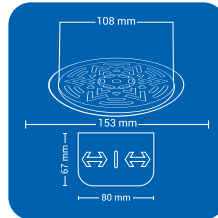

Product Name : NYNA4 BRD
Size : 6" x 6" (153 x 153 mm)
Thickness : 1 mm
Grade : AIS I 304(18/8)
Stainless Steel
Finish : GLOSSY SATIN