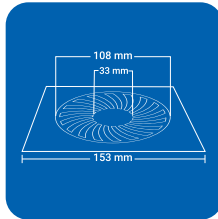

SQUARE (4 pc')

Product Name : NYSP4 SSQ
 Size : 5" x 5" (129 x 129 mm)
 Thickness : 1 mm
 Grade : AIS I 304(18/8)
 Stainless Steel
 Finish : GLOSSY SATIN

Product Name : NYSP4 BSQ
 Size : 6" x 6" (153 x 153 mm)
 Thickness : 1 mm
 Grade : AISI 304(18/8)
 Stainless Steel
 Finish : GLOSSY SATIN

ROUND (4 pc')

Product Name : NYSP4 SRD
 Size : 5" x 5" (129 x 129 mm)
 Thickness : 1 mm
 Grade : AISI 304(18/8)
 Stainless Steel
 Finish : GLOSSY SATIN

Product Name : NYSP4 BRD
 Size : 6" x 6" (153 x 153 mm)
 Thickness : 1 mm
 Grade : AISI 304(18/8)
 Stainless Steel
 Finish : GLOSSY SATIN

SQUARE (1 pc')

CLOVEN TYPE

Product Name : NYSPCL SSQ
 Size : 5" x 5" (129 x 129 mm)
 Thickness : 1 mm
 Grade : AIS I 304(18/8)
 Stainless Steel
 Finish : GLOSSY SATIN

Product Name : NYSPCL BSQ
 Size : 6" x 6" (153 x 153 mm)
 Thickness : 1 mm
 Grade : AISI 304(18/8)
 Stainless Steel
 Finish : GLOSSY SATIN