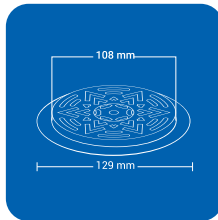

Product Name : NYNA BSQ
 Size : 6" x 6" (153 x 153 mm)
 Thickness : 1 mm
 Grade : AISI 304(18/8)
 Stainless Steel
 Finish : GLOSSY SATIN

ROUND (1 pc')

Product Name : NYNA SRD
 Size : 5" x 5" (129 x 129 mm)
 Thickness : 1 mm
 Grade : AIS I 304(18/8)
 Stainless Steel
 Finish : GLOSSY SATIN

Product Name : NYNA BRD
 Size : 6" x 6" (153 x 153 mm)
 Thickness : 1 mm
 Grade : AIS I 304(18/8)
 Stainless Steel
 Finish : GLOSSY SATIN

SQUARE (2 pc')

Product Name : NYNA2 SSQ
 Size : 5" x 5" (129 x 129 mm)
 Thickness : 1 mm
 Grade : AIS I 304(18/8)
 Stainless Steel
 Finish : GLOSSY SATIN

Product Name : NYNA2 BSQ
 Size : 6" x 6" (153 x 153 mm)
 Thickness : 1 mm
 Grade : AISI 304(18/8)
 Stainless Steel
 Finish : GLOSSY SATIN

ROUND (2 pc')

Product Name : NYNA2 SRD
 Size : 5" x 5" (129 x 129 mm)
 Thickness : 1 mm
 Grade : AIS I 304(18/8)
 Stainless Steel
 Finish : GLOSSY SATIN

Product Name : NYNA2 BRD
 Size : 6" x 6" (153 x 153 mm)
 Thickness : 1 mm
 Grade : AIS I 304(18/8)
 Stainless Steel
 Finish : GLOSSY SATIN

SQUARE (4 pc')

Product Name : NYNA4 SSQ
 Size : 5" x 5" (129 x 129 mm)
 Thickness : 1 mm
 Grade : AIS I 304(18/8)
 Stainless Steel
 Finish : GLOSSY SATIN