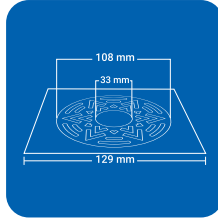

Product Name : NYNA4 BSQ
 Size : 6" x 6" (153 x 153 mm)
 Thickness : 1 mm
 Grade : AISI 304(18/8)
 Stainless Steel
 Finish : GLOSSY SATIN

ROUND (4 pc')

Product Name : NYNA4 SRD
 Size : 5" x 5" (129 x 129 mm)
 Thickness : 1 mm
 Grade : AIS I 304(18/8)
 Stainless Steel
 Finish : GLOSSY SATIN

Product Name : NYNA4 BRD
 Size : 6" x 6" (153 x 153 mm)
 Thickness : 1 mm
 Grade : AIS I 304(18/8)
 Stainless Steel
 Finish : GLOSSY SATIN

SQUARE (1 pc')

CLOVEN TYPE

Product Name : NYNACL SSQ
 Size : 5" x 5" (129 x 129 mm)
 Thickness : 1 mm
 Grade : AIS I 304(18/8)
 Stainless Steel
 Finish : GLOSSY SATIN

Product Name : NYNACL BSQ
 Size : 6" x 6" (153 x 153 mm)
 Thickness : 1 mm
 Grade : AISI 304(18/8)
 Stainless Steel
 Finish : GLOSSY SATIN

CLOVEN TYPE

ROUND (1 pc')

Product Name : NYNACL SRD
 Size : 5" x 5" (129 x 129 mm)
 Thickness : 1 mm
 Grade : AIS I 304(18/8)
 Stainless Steel
 Finish : GLOSSY SATIN

Product Name : NYNACL BRD
 Size : 6" x 6" (153 x 153 mm)
 Thickness : 1 mm
 Grade : AIS I 304(18/8)
 Stainless Steel
 Finish : GLOSSY SATIN

SQUARE (2 pc')

Product Name : NYNACL2 SSQ
 Size : 5" x 5" (129 x 129 mm)
 Thickness : 1 mm
 Grade : AIS I 304(18/8)
 Stainless Steel
 Finish : GLOSSY SATIN