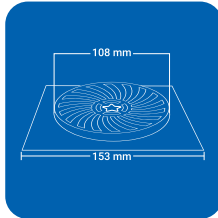

ROUND (1 pc')

Product Name : NYSP SRD
 Size : 5" x 5" (129 x 129 mm)
 Thickness : 1 mm
 Grade : AISI 304(18/8)
 Stainless Steel
 Finish : GLOSSY SATIN

Product Name : NYSP BRD
 Size : 6" x 6" (153 x 153 mm)
 Thickness : 1 mm
 Grade : AISI 304(18/8)
 Stainless Steel
 Finish : GLOSSY SATIN

SQUARE (2 pc')

Product Name : NYSP2 SSQ
 Size : 5" x 5" (129 x 129 mm)
 Thickness : 1 mm
 Grade : AISI 304(18/8)
 Stainless Steel
 Finish : GLOSSY SATIN

Product Name : NYSP 2 BSQ
 Size : 6" x 6" (153 x 153 mm)
 Thickness : 1 mm
 Grade : AISI 304(18/8)
 Stainless Steel
 Finish : GLOSSY SATIN