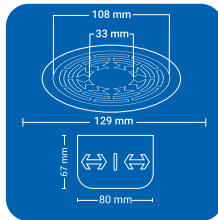

CLOVEN TYPE

CLOVEN TYPE

Product Name : NYANCL2 SRD
 Size : 5" x 5" (129 x 129 mm)
 Thickness : 1 mm
 Grade : AIS I 304(18/8)
 Stainless Steel
 Finish : GLOSSY SATIN

ROUND (2 pc')

Product Name : NYANCL2 BRD
 Size : 6" x 6" (153 x 153 mm)
 Thickness : 1 mm
 Grade : AIS I 304(18/8)
 Stainless Steel
 Finish : GLOSSY SATIN

SQUARE (4 pc')

CLOVEN TYPE

Product Name : NYANCL4 SSQ
 Size : 5" x 5" (129 x 129 mm)
 Thickness : 1 mm
 Grade : AIS I 304(18/8)
 Stainless Steel
 Finish : GLOSSY SATIN

Product Name : NYANCL4 BSQ
 Size : 6" x 6" (153 x 153 mm)
 Thickness : 1 mm
 Grade : AISI 304(18/8)
 Stainless Steel
 Finish : GLOSSY SATIN

CLOVEN TYPE

ROUND (4 pc')

Product Name : NYANCL4 SRD
 Size : 5" x 5" (129 x 129 mm)
 Thickness : 1 mm
 Grade : AIS I 304(18/8)
 Stainless Steel
 Finish : GLOSSY SATIN

Product Name : NYANCL4 BRD
 Size : 6" x 6" (153 x 153 mm)
 Thickness : 1 mm
 Grade : AIS I 304(18/8)
 Stainless Steel
 Finish : GLOSSY SATIN