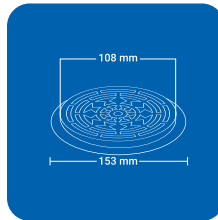

ROUND (1 pc')

Product Name : NYAN SRD
 Size : 5" x 5" (129 x 129 mm)
 Thickness : 1 mm
 Grade : AISI 304(18/8)
 Stainless Steel
 Finish : GLOSSY SATIN

Product Name : NYAN BRD
 Size : 6" x 6" (153 x 153 mm)
 Thickness : 1 mm
 Grade : AISI 304(18/8)
 Stainless Steel
 Finish : GLOSSY SATIN

SQUARE (2 pc')

Product Name : NYAN2 SSQ
 Size : 5" x 5" (129 x 129 mm)
 Thickness : 1 mm
 Grade : AISI 304(18/8)
 Stainless Steel
 Finish : GLOSSY SATIN

Product Name : NYAN2 BSQ
 Size : 6" x 6" (153 x 153 mm)
 Thickness : 1 mm
 Grade : AISI 304(18/8)
 Stainless Steel
 Finish : GLOSSY SATIN

ROUND (2 pc')

Product Name : NYAN2 SRD
 Size : 5" x 5" (129 x 129 mm)
 Thickness : 1 mm
 Grade : AISI 304(18/8)
 Stainless Steel
 Finish : GLOSSY SATIN

Product Name : NYAN2 BRD
 Size : 6" x 6" (153 x 153 mm)
 Thickness : 1 mm
 Grade : AISI 304(18/8)
 Stainless Steel
 Finish : GLOSSY SATIN

SQUARE (4 pc')

Product Name : NYAN4 SSQ
 Size : 5" x 5" (129 x 129 mm)
 Thickness : 1 mm
 Grade : AIS I 304(18/8)
 Stainless Steel
 Finish : GLOSSY SATIN

Product Name : NYAN4 BSQ
 Size : 6" x 6" (153 x 153 mm)
 Thickness : 1 mm
 Grade : AISI 304(18/8)
 Stainless Steel
 Finish : GLOSSY SATIN