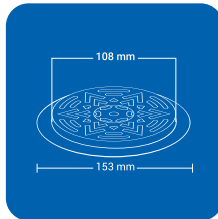

Product Name : NYNA BSQ
 Size : 6" x 6" (153 x 153 mm)
 Thickness : 1 mm
 Grade : AISI 304(18/8)
 Stainless Steel
 Finish : GLOSSY SATIN

ROUND (1 pc')

Product Name : NYNA SRD
 Size : 5" x 5" (129 x 129 mm)
 Thickness : 1 mm
 Grade : AIS I 304(18/8)
 Stainless Steel
 Finish : GLOSSY SATIN

Product Name : NYNA BRD
 Size : 6" x 6" (153 x 153 mm)
 Thickness : 1 mm
 Grade : AIS I 304(18/8)
 Stainless Steel
 Finish : GLOSSY SATIN

SQUARE (2 pc')

Product Name : NYNA2 SSQ
 Size : 5" x 5" (129 x 129 mm)
 Thickness : 1 mm
 Grade : AIS I 304(18/8)
 Stainless Steel
 Finish : GLOSSY SATIN

Product Name : NYNA2 BSQ
 Size : 6" x 6" (153 x 153 mm)
 Thickness : 1 mm
 Grade : AISI 304(18/8)
 Stainless Steel
 Finish : GLOSSY SATIN

ROUND (2 pc')

Product Name : NYNA2 SRD
 Size : 5" x 5" (129 x 129 mm)
 Thickness : 1 mm
 Grade : AIS I 304(18/8)
 Stainless Steel
 Finish : GLOSSY SATIN

Product Name : NYNA2 BRD
 Size : 6" x 6" (153 x 153 mm)
 Thickness : 1 mm
 Grade : AIS I 304(18/8)
 Stainless Steel
 Finish : GLOSSY SATIN

SQUARE (4 pc')

Product Name : NYNA4 SSQ
 Size : 5" x 5" (129 x 129 mm)
 Thickness : 1 mm
 Grade : AIS I 304(18/8)
 Stainless Steel
 Finish : GLOSSY SATIN