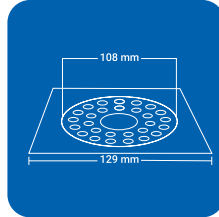

SQUARE (4 pc')

Product Name : NYHA4 SSQ
 Size : 5" x 5" (129 x 129 mm)
 Thickness : 1 mm
 Grade : AIS I 304(18/8)
 Stainless Steel
 Finish : GLOSSY SATIN

Product Name : NYHA4 BSQ
 Size : 6" x 6" (153 x 153 mm)
 Thickness : 1 mm
 Grade : AISI 304(18/8)
 Stainless Steel
 Finish : GLOSSY SATIN

ROUND (4 pc')

Product Name : NYHA4 SRD
 Size : 5" x 5" (129 x 129 mm)
 Thickness : 1 mm
 Grade : AISI 304(18/8)
 Stainless Steel
 Finish : GLOSSY SATIN

Product Name : NYHA4 BRD
 Size : 6" x 6" (153 x 153 mm)
 Thickness : 1 mm
 Grade : AISI 304(18/8)
 Stainless Steel
 Finish : GLOSSY SATIN

SQUARE (1 pc')

CLOVEN TYPE

Product Name : NYHACL SSQ
 Size : 5" x 5" (129 x 129 mm)
 Thickness : 1 mm
 Grade : AIS I 304(18/8)
 Stainless Steel
 Finish : GLOSSY SATIN

Product Name : NYHACL BSQ
 Size : 6" x 6" (153 x 153 mm)
 Thickness : 1 mm
 Grade : AIS I 304(18/8)
 Stainless Steel
 Finish : GLOSSY SATIN