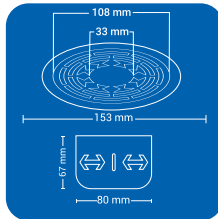

CLOVEN TYPE

CLOVEN TYPE

Product Name : NYANCL2 SRD
 Size : 5" x 5" (129 x 129 mm)
 Thickness : 1 mm
 Grade : AIS I 304(18/8)
 Stainless Steel
 Finish : GLOSSY SATIN

ROUND (2 pc')

Product Name : NYANCL2 BRD
 Size : 6" x 6" (153 x 153 mm)
 Thickness : 1 mm
 Grade : AIS I 304(18/8)
 Stainless Steel
 Finish : GLOSSY SATIN

SQUARE (4 pc')

CLOVEN TYPE

Product Name : NYANCL4 SSQ
 Size : 5" x 5" (129 x 129 mm)
 Thickness : 1 mm
 Grade : AIS I 304(18/8)
 Stainless Steel
 Finish : GLOSSY SATIN

Product Name : NYANCL4 BSQ
 Size : 6" x 6" (153 x 153 mm)
 Thickness : 1 mm
 Grade : AISI 304(18/8)
 Stainless Steel
 Finish : GLOSSY SATIN

CLOVEN TYPE

ROUND (4 pc')

Product Name : NYANCL4 SRD
 Size : 5" x 5" (129 x 129 mm)
 Thickness : 1 mm
 Grade : AIS I 304(18/8)
 Stainless Steel
 Finish : GLOSSY SATIN

Product Name : NYANCL4 BRD
 Size : 6" x 6" (153 x 153 mm)
 Thickness : 1 mm
 Grade : AIS I 304(18/8)
 Stainless Steel
 Finish : GLOSSY SATIN