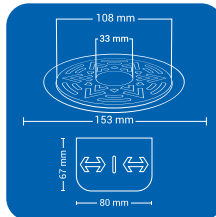

Product Name : NYNACL2 BRD
 Size : 6" x 6" (153 x 153 mm)
 Thickness : 1 mm
 Grade : AIS I 304(18/8)
 Stainless Steel
 Finish : GLOSSY SATIN

ROUND (2 pc')

SQUARE (4 pc')

CLOVEN TYPE

Product Name : NYNACL4 SSQ
 Size : 5" x 5" (129 x 129 mm)
 Thickness : 1 mm
 Grade : AIS I 304(18/8)
 Stainless Steel
 Finish : GLOSSY SATIN

Product Name : NYNACL4 BSQ
 Size : 6" x 6" (153 x 153 mm)
 Thickness : 1 mm
 Grade : AISI 304(18/8)
 Stainless Steel
 Finish : GLOSSY SATIN

CLOVEN TYPE

ROUND (4 pc')

Product Name : NYNACL4 SRD
 Size : 5" x 5" (129 x 129 mm)
 Thickness : 1 mm
 Grade : AIS I 304(18/8)
 Stainless Steel
 Finish : GLOSSY SATIN

Product Name : NYNACL4 BRD
 Size : 6" x 6" (153 x 153 mm)
 Thickness : 1 mm
 Grade : AIS I 304(18/8)
 Stainless Steel
 Finish : GLOSSY SATIN

ANTIQUE

traditional aesthetics, modern performances

SQUARE (1 pc')