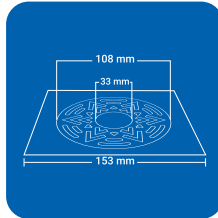

Product Name : NYNA4 BSQ
 Size : 6" x 6" (153 x 153 mm)
 Thickness : 1 mm
 Grade : AISI 304(18/8)
 Stainless Steel
 Finish : GLOSSY SATIN

ROUND (4 pc')

Product Name : NYNA4 SRD
 Size : 5" x 5" (129 x 129 mm)
 Thickness : 1 mm
 Grade : AIS I 304(18/8)
 Stainless Steel
 Finish : GLOSSY SATIN

Product Name : NYNA4 BRD
 Size : 6" x 6" (153 x 153 mm)
 Thickness : 1 mm
 Grade : AIS I 304(18/8)
 Stainless Steel
 Finish : GLOSSY SATIN

SQUARE (1 pc')

CLOVEN TYPE

Product Name : NYNACL SSQ
 Size : 5" x 5" (129 x 129 mm)
 Thickness : 1 mm
 Grade : AIS I 304(18/8)
 Stainless Steel
 Finish : GLOSSY SATIN

Product Name : NYNACL BSQ
 Size : 6" x 6" (153 x 153 mm)
 Thickness : 1 mm
 Grade : AISI 304(18/8)
 Stainless Steel
 Finish : GLOSSY SATIN

CLOVEN TYPE

ROUND (1 pc')

Product Name : NYNACL SRD
 Size : 5" x 5" (129 x 129 mm)
 Thickness : 1 mm
 Grade : AIS I 304(18/8)
 Stainless Steel
 Finish : GLOSSY SATIN

Product Name : NYNACL BRD
 Size : 6" x 6" (153 x 153 mm)
 Thickness : 1 mm
 Grade : AIS I 304(18/8)
 Stainless Steel
 Finish : GLOSSY SATIN

SQUARE (2 pc')

Product Name : NYNACL2 SSQ
 Size : 5" x 5" (129 x 129 mm)
 Thickness : 1 mm
 Grade : AIS I 304(18/8)
 Stainless Steel
 Finish : GLOSSY SATIN