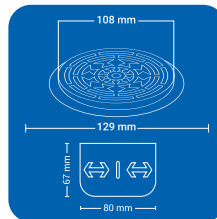

SQUARE (2 pc')

Product Name : NYAN2 SSQ
 Size : 5" x 5" (129 x 129 mm)
 Thickness : 1 mm
 Grade : AISI 304(18/8)
 Stainless Steel
 Finish : GLOSSY SATIN

Product Name : NYAN2 BSQ
 Size : 6" x 6" (153 x 153 mm)
 Thickness : 1 mm
 Grade : AISI 304(18/8)
 Stainless Steel
 Finish : GLOSSY SATIN

ROUND (2 pc')

Product Name : NYAN2 SRD
 Size : 5" x 5" (129 x 129 mm)
 Thickness : 1 mm
 Grade : AISI 304(18/8)
 Stainless Steel
 Finish : GLOSSY SATIN

Product Name : NYAN2 BRD
 Size : 6" x 6" (153 x 153 mm)
 Thickness : 1 mm
 Grade : AISI 304(18/8)
 Stainless Steel
 Finish : GLOSSY SATIN

SQUARE (4 pc')

Product Name : NYAN4 SSQ
 Size : 5" x 5" (129 x 129 mm)
 Thickness : 1 mm
 Grade : AIS I 304(18/8)
 Stainless Steel
 Finish : GLOSSY SATIN

Product Name : NYAN4 BSQ
 Size : 6" x 6" (153 x 153 mm)
 Thickness : 1 mm
 Grade : AISI 304(18/8)
 Stainless Steel
 Finish : GLOSSY SATIN

ROUND (4 pc')

Product Name : NYAN4 SRD
 Size : 5" x 5" (129 x 129 mm)
 Thickness : 1 mm
 Grade : AIS I 304(18/8)
 Stainless Steel
 Finish : GLOSSY SATIN

Product Name : NYAN4 BRD
 Size : 6" x 6" (153 x 153 mm)
 Thickness : 1 mm
 Grade : AIS I 304(18/8)
 Stainless Steel
 Finish : GLOSSY SATIN