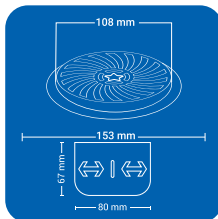

ROUND (2 pc')

Product Name : NYSP2 SRD
 Size : 5" x 5" (129 x 129 mm)
 Thickness : 1 mm
 Grade : AISI 304(18/8)
 Stainless Steel
 Finish : GLOSSY SATIN

Product Name : NYSP2 BRD
 Size : 6" x 6" (153 x 153 mm)
 Thickness : 1 mm
 Grade : AISI 304(18/8)
 Stainless Steel
 Finish : GLOSSY SATIN

SQUARE (4 pc')

Product Name : NYSP4 SSQ
 Size : 5" x 5" (129 x 129 mm)
 Thickness : 1 mm
 Grade : AIS I 304(18/8)
 Stainless Steel
 Finish : GLOSSY SATIN

Product Name : NYSP4 BSQ
 Size : 6" x 6" (153 x 153 mm)
 Thickness : 1 mm
 Grade : AISI 304(18/8)
 Stainless Steel
 Finish : GLOSSY SATIN

ROUND (4 pc')

Product Name : NYSP4 SRD
 Size : 5" x 5" (129 x 129 mm)
 Thickness : 1 mm
 Grade : AISI 304(18/8)
 Stainless Steel
 Finish : GLOSSY SATIN

Product Name : NYSP4 BRD
 Size : 6" x 6" (153 x 153 mm)
 Thickness : 1 mm
 Grade : AISI 304(18/8)
 Stainless Steel
 Finish : GLOSSY SATIN