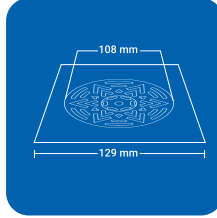

ABOUT US

NYVAATM
Crafted Luxury

NAKSH

celestial brilliance for you

SQUARE (1 pc')

Product Name : NYNA SSQ
 Size : 5" x 5" (129 x 129 mm)
 Thickness : 1 mm
 Grade : AIS I 304(18/8)
 Stainless Steel
 Finish : GLOSSY SATIN

Product Name : NYNA BSQ
 Size : 6" x 6" (153 x 153 mm)
 Thickness : 1 mm
 Grade : AISI 304(18/8)
 Stainless Steel
 Finish : GLOSSY SATIN

ROUND (1 pc')

Product Name : NYNA SRD
 Size : 5" x 5" (129 x 129 mm)
 Thickness : 1 mm
 Grade : AIS I 304(18/8)
 Stainless Steel
 Finish : GLOSSY SATIN

Product Name : NYNA BRD
 Size : 6" x 6" (153 x 153 mm)
 Thickness : 1 mm
 Grade : AIS I 304(18/8)
 Stainless Steel
 Finish : GLOSSY SATIN

SQUARE (2 pc')

Product Name : NYNA2 SSQ
 Size : 5" x 5" (129 x 129 mm)
 Thickness : 1 mm
 Grade : AIS I 304(18/8)
 Stainless Steel
 Finish : GLOSSY SATIN