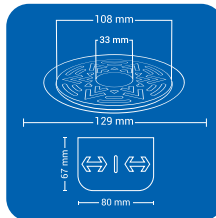

Product Name : NYNACL2 BSQ
 Size : 6" x 6" (153 x 153 mm)
 Thickness : 1 mm
 Grade : AISI 304(18/8)
 Stainless Steel
 Finish : GLOSSY SATIN

CLOVEN TYPE

CLOVEN TYPE

Product Name : NYNACL2 SRD
 Size : 5" x 5" (129 x 129 mm)
 Thickness : 1 mm
 Grade : AIS I 304(18/8)
 Stainless Steel
 Finish : GLOSSY SATIN

Product Name : NYNACL2 BRD
 Size : 6" x 6" (153 x 153 mm)
 Thickness : 1 mm
 Grade : AIS I 304(18/8)
 Stainless Steel
 Finish : GLOSSY SATIN

ROUND (2 pc')

SQUARE (4 pc')

CLOVEN TYPE

Product Name : NYNACL4 SSQ
 Size : 5" x 5" (129 x 129 mm)
 Thickness : 1 mm
 Grade : AIS I 304(18/8)
 Stainless Steel
 Finish : GLOSSY SATIN

Product Name : NYNACL4 BSQ
 Size : 6" x 6" (153 x 153 mm)
 Thickness : 1 mm
 Grade : AISI 304(18/8)
 Stainless Steel
 Finish : GLOSSY SATIN

CLOVEN TYPE

ROUND (4 pc')

Product Name : NYNACL4 SRD
 Size : 5" x 5" (129 x 129 mm)
 Thickness : 1 mm
 Grade : AIS I 304(18/8)
 Stainless Steel
 Finish : GLOSSY SATIN