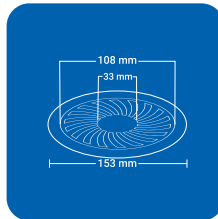

SQUARE (4 pc')

Product Name : NYSP4 SSQ
 Size : 5" x 5" (129 x 129 mm)
 Thickness : 1 mm
 Grade : AIS I 304(18/8)
 Stainless Steel
 Finish : GLOSSY SATIN

Product Name : NYSP4 BSQ
 Size : 6" x 6" (153 x 153 mm)
 Thickness : 1 mm
 Grade : AISI 304(18/8)
 Stainless Steel
 Finish : GLOSSY SATIN

ROUND (4 pc')

Product Name : NYSP4 SRD
 Size : 5" x 5" (129 x 129 mm)
 Thickness : 1 mm
 Grade : AISI 304(18/8)
 Stainless Steel
 Finish : GLOSSY SATIN

Product Name : NYSP4 BRD
 Size : 6" x 6" (153 x 153 mm)
 Thickness : 1 mm
 Grade : AISI 304(18/8)
 Stainless Steel
 Finish : GLOSSY SATIN

SQUARE (1 pc')

CLOVEN TYPE

Product Name : NYSPCL SSQ
 Size : 5" x 5" (129 x 129 mm)
 Thickness : 1 mm
 Grade : AIS I 304(18/8)
 Stainless Steel
 Finish : GLOSSY SATIN

Product Name : NYSPCL BSQ
 Size : 6" x 6" (153 x 153 mm)
 Thickness : 1 mm
 Grade : AISI 304(18/8)
 Stainless Steel
 Finish : GLOSSY SATIN

CLOVEN TYPE

ROUND (1 pc')

Product Name : NYSPCL SRD
 Size : 5" x 5" (129 x 129 mm)
 Thickness : 1 mm
 Grade : AIS I 304(18/8)
 Stainless Steel
 Finish : GLOSSY SATIN

Product Name : NYSPCL BRD
 Size : 6" x 6" (153 x 153 mm)
 Thickness : 1 mm
 Grade : AIS I 304(18/8)
 Stainless Steel
 Finish : GLOSSY SATIN