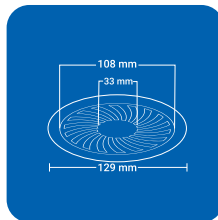

SQUARE (4 pc')

Product Name : NYSP4 SSQ
 Size : 5" x 5" (129 x 129 mm)
 Thickness : 1 mm
 Grade : AIS I 304(18/8)
 Stainless Steel
 Finish : GLOSSY SATIN

Product Name : NYSP4 BSQ
 Size : 6" x 6" (153 x 153 mm)
 Thickness : 1 mm
 Grade : AISI 304(18/8)
 Stainless Steel
 Finish : GLOSSY SATIN

ROUND (4 pc')

Product Name : NYSP4 SRD
 Size : 5" x 5" (129 x 129 mm)
 Thickness : 1 mm
 Grade : AISI 304(18/8)
 Stainless Steel
 Finish : GLOSSY SATIN

Product Name : NYSP4 BRD
 Size : 6" x 6" (153 x 153 mm)
 Thickness : 1 mm
 Grade : AISI 304(18/8)
 Stainless Steel
 Finish : GLOSSY SATIN

SQUARE (1 pc')

CLOVEN TYPE

Product Name : NYSPCL SSQ
 Size : 5" x 5" (129 x 129 mm)
 Thickness : 1 mm
 Grade : AIS I 304(18/8)
 Stainless Steel
 Finish : GLOSSY SATIN

Product Name : NYSPCL BSQ
 Size : 6" x 6" (153 x 153 mm)
 Thickness : 1 mm
 Grade : AISI 304(18/8)
 Stainless Steel
 Finish : GLOSSY SATIN

CLOVEN TYPE

ROUND (1 pc')

Product Name : NYSPCL SRD
 Size : 5" x 5" (129 x 129 mm)
 Thickness : 1 mm
 Grade : AIS I 304(18/8)
 Stainless Steel
 Finish : GLOSSY SATIN

Product Name : NYSPCL BRD
 Size : 6" x 6" (153 x 153 mm)
 Thickness : 1 mm
 Grade : AIS I 304(18/8)
 Stainless Steel
 Finish : GLOSSY SATIN