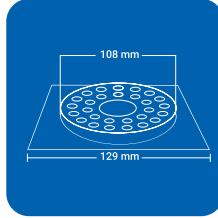

SQUARE (1 pc')

CLOVEN TYPE

Product Name : NYHACL SSQ
 Size : 5" x 5" (129 x 129 mm)
 Thickness : 1 mm
 Grade : AIS I 304(18/8)
 Stainless Steel
 Finish : GLOSSY SATIN

Product Name : NYHACL BSQ
 Size : 6" x 6" (153 x 153 mm)
 Thickness : 1 mm
 Grade : AIS I 304(18/8)
 Stainless Steel
 Finish : GLOSSY SATIN

CLOVEN TYPE

ROUND (1 pc')

Product Name : NYHACL SRD
 Size : 5" x 5" (129 x 129 mm)
 Thickness : 1 mm
 Grade : AIS I 304(18/8)
 Stainless Steel
 Finish : GLOSSY SATIN

Product Name : NYHACL BRD
 Size : 6" x 6" (153 x 153 mm)
 Thickness : 1 mm
 Grade : AIS I 304(18/8)
 Stainless Steel
 Finish : GLOSSY SATIN

SQUARE (2 pc')

Product Name : NYHACL2 SSQ
 Size : 5" x 5" (129 x 129 mm)
 Thickness : 1 mm
 Grade : AIS I 304(18/8)
 Stainless Steel
 Finish : GLOSSY SATIN

Product Name : NYHACL2 BSQ
 Size : 6" x 6" (153 x 153 mm)
 Thickness : 1 mm
 Grade : AIS I 304(18/8)
 Stainless Steel
 Finish : GLOSSY SATIN