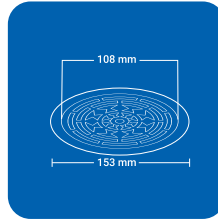

Product Name : NYNACL4 BRD
 Size : 6" x 6" (153 x 153 mm)
 Thickness : 1 mm
 Grade : AIS I 304(18/8)
 Stainless Steel
 Finish : GLOSSY SATIN

ANTIQUE

traditional aesthetics, modern performances

SQUARE (1 pc')

Product Name : NYAN SSQ
 Size : 5" x 5" (129 x 129 mm)
 Thickness : 1 mm
 Grade : AISI 304(18/8)
 Stainless Steel
 Finish : GLOSSY SATIN

Product Name : NYAN BSQ
 Size : 6" x 6" (153 x 153 mm)
 Thickness : 1 mm
 Grade : AISI 304(18/8)
 Stainless Steel
 Finish : GLOSSY SATIN

ROUND (1 pc')

Product Name : NYAN SRD
 Size : 5" x 5" (129 x 129 mm)
 Thickness : 1 mm
 Grade : AISI 304(18/8)
 Stainless Steel
 Finish : GLOSSY SATIN

Product Name : NYAN BRD
 Size : 6" x 6" (153 x 153 mm)
 Thickness : 1 mm
 Grade : AISI 304(18/8)
 Stainless Steel
 Finish : GLOSSY SATIN

SQUARE (2 pc')

Product Name : NYAN2 SSQ
 Size : 5" x 5" (129 x 129 mm)
 Thickness : 1 mm
 Grade : AISI 304(18/8)
 Stainless Steel
 Finish : GLOSSY SATIN

Product Name : NYAN2 BSQ
 Size : 6" x 6" (153 x 153 mm)
 Thickness : 1 mm
 Grade : AISI 304(18/8)
 Stainless Steel
 Finish : GLOSSY SATIN