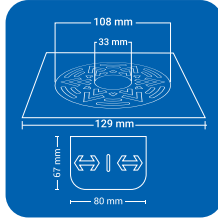

Product Name : NYNACL BRD
 Size : 6" x 6" (153 x 153 mm)
 Thickness : 1 mm
 Grade : AIS I 304(18/8)
 Stainless Steel
 Finish : GLOSSY SATIN

SQUARE (2 pc')

Product Name : NYNACL2 SSQ
 Size : 5" x 5" (129 x 129 mm)
 Thickness : 1 mm
 Grade : AIS I 304(18/8)
 Stainless Steel
 Finish : GLOSSY SATIN

Product Name : NYNACL2 BSQ
 Size : 6" x 6" (153 x 153 mm)
 Thickness : 1 mm
 Grade : AISI 304(18/8)
 Stainless Steel
 Finish : GLOSSY SATIN

CLOVEN TYPE

CLOVEN TYPE

Product Name : NYNACL2 SRD
 Size : 5" x 5" (129 x 129 mm)
 Thickness : 1 mm
 Grade : AIS I 304(18/8)
 Stainless Steel
 Finish : GLOSSY SATIN

Product Name : NYNACL2 BRD
 Size : 6" x 6" (153 x 153 mm)
 Thickness : 1 mm
 Grade : AIS I 304(18/8)
 Stainless Steel
 Finish : GLOSSY SATIN

ROUND (2 pc')

SQUARE (4 pc')

CLOVEN TYPE

Product Name : NYNACL4 SSQ
 Size : 5" x 5" (129 x 129 mm)
 Thickness : 1 mm
 Grade : AIS I 304(18/8)
 Stainless Steel
 Finish : GLOSSY SATIN