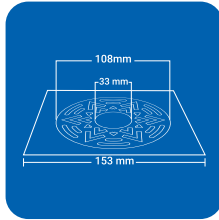

Product Name : NYNA2 BRD
 Size : 6" x 6" (153 x 153 mm)
 Thickness : 1 mm
 Grade : AIS I 304(18/8)
 Stainless Steel
 Finish : GLOSSY SATIN

SQUARE (4 pc')

Product Name : NYNA4 SSQ
 Size : 5" x 5" (129 x 129 mm)
 Thickness : 1 mm
 Grade : AIS I 304(18/8)
 Stainless Steel
 Finish : GLOSSY SATIN

Product Name : NYNA4 BSQ
 Size : 6" x 6" (153 x 153 mm)
 Thickness : 1 mm
 Grade : AISI 304(18/8)
 Stainless Steel
 Finish : GLOSSY SATIN

ROUND (4 pc')

Product Name : NYNA4 SRD
 Size : 5" x 5" (129 x 129 mm)
 Thickness : 1 mm
 Grade : AIS I 304(18/8)
 Stainless Steel
 Finish : GLOSSY SATIN

Product Name : NYNA4 BRD
 Size : 6" x 6" (153 x 153 mm)
 Thickness : 1 mm
 Grade : AIS I 304(18/8)
 Stainless Steel
 Finish : GLOSSY SATIN

SQUARE (1 pc')

CLOVEN TYPE

Product Name : NYNACL SSQ
 Size : 5" x 5" (129 x 129 mm)
 Thickness : 1 mm
 Grade : AIS I 304(18/8)
 Stainless Steel
 Finish : GLOSSY SATIN

Product Name : NYNACL BSQ
 Size : 6" x 6" (153 x 153 mm)
 Thickness : 1 mm
 Grade : AISI 304(18/8)
 Stainless Steel
 Finish : GLOSSY SATIN

CLOVEN TYPE

ROUND (1 pc')

Product Name : NYNACL SRD
 Size : 5" x 5" (129 x 129 mm)
 Thickness : 1 mm
 Grade : AIS I 304(18/8)
 Stainless Steel
 Finish : GLOSSY SATIN