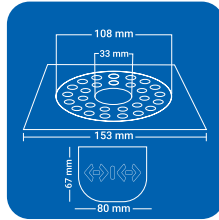

SQUARE (2 pc')

Product Name : NYHACL2 SSQ
 Size : 5" x 5" (129 x 129 mm)
 Thickness : 1 mm
 Grade : AIS I 304(18/8)
 Stainless Steel
 Finish : GLOSSY SATIN

Product Name : NYHACL2 BSQ
 Size : 6" x 6" (153 x 153 mm)
 Thickness : 1 mm
 Grade : AIS I 304(18/8)
 Stainless Steel
 Finish : GLOSSY SATIN

CLOVEN TYPE

CLOVEN TYPE

Product Name : NYHACL2 SRD
 Size : 5" x 5" (129 x 129 mm)
 Thickness : 1 mm
 Grade : AIS I 304(18/8)
 Stainless Steel
 Finish : GLOSSY SATIN

ROUND (2 pc')

Product Name : NYHACL2 BRD
 Size : 6" x 6" (153 x 153 mm)
 Thickness : 1 mm
 Grade : AIS I 304(18/8)
 Stainless Steel
 Finish : GLOSSY SATIN

SQUARE (4 pc')

CLOVEN TYPE

Product Name : NYNACL4 SSQ
 Size : 5" x 5" (129 x 129 mm)
 Thickness : 1 mm
 Grade : AIS I 304(18/8)
 Stainless Steel
 Finish : GLOSSY SATIN

Product Name : NYNACL4 BSQ
 Size : 6" x 6" (153 x 153 mm)
 Thickness : 1 mm
 Grade : AISI 304(18/8)
 Stainless Steel
 Finish : GLOSSY SATIN