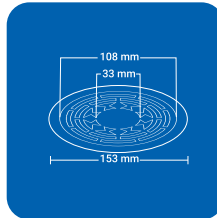

SQUARE (2 pc')

Product Name : NYANCL2 SSQ
 Size : 5" x 5" (129 x 129 mm)
 Thickness : 1 mm
 Grade : AIS I 304(18/8)
 Stainless Steel
 Finish : GLOSSY SATIN

Product Name : NYANCL2 BSQ
 Size : 6" x 6" (153 x 153 mm)
 Thickness : 1 mm
 Grade : AISI 304(18/8)
 Stainless Steel
 Finish : GLOSSY SATIN

CLOVEN TYPE

CLOVEN TYPE

Product Name : NYANCL2 SRD
 Size : 5" x 5" (129 x 129 mm)
 Thickness : 1 mm
 Grade : AIS I 304(18/8)
 Stainless Steel
 Finish : GLOSSY SATIN

ROUND (2 pc')

Product Name : NYANCL2 BRD
 Size : 6" x 6" (153 x 153 mm)
 Thickness : 1 mm
 Grade : AIS I 304(18/8)
 Stainless Steel
 Finish : GLOSSY SATIN

SQUARE (4 pc')

CLOVEN TYPE

Product Name : NYANCL4 SSQ
 Size : 5" x 5" (129 x 129 mm)
 Thickness : 1 mm
 Grade : AIS I 304(18/8)
 Stainless Steel
 Finish : GLOSSY SATIN

Product Name : NYANCL4 BSQ
 Size : 6" x 6" (153 x 153 mm)
 Thickness : 1 mm
 Grade : AISI 304(18/8)
 Stainless Steel
 Finish : GLOSSY SATIN