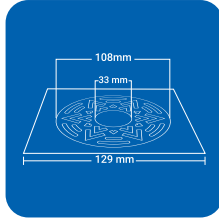

Product Name : NYNA2 BSQ
 Size : 6" x 6" (153 x 153 mm)
 Thickness : 1 mm
 Grade : AISI 304(18/8)
 Stainless Steel
 Finish : GLOSSY SATIN

ROUND (2 pc')

Product Name : NYNA2 SRD
 Size : 5" x 5" (129 x 129 mm)
 Thickness : 1 mm
 Grade : AIS I 304(18/8)
 Stainless Steel
 Finish : GLOSSY SATIN

Product Name : NYNA2 BRD
 Size : 6" x 6" (153 x 153 mm)
 Thickness : 1 mm
 Grade : AIS I 304(18/8)
 Stainless Steel
 Finish : GLOSSY SATIN

SQUARE (4 pc')

Product Name : NYNA4 SSQ
 Size : 5" x 5" (129 x 129 mm)
 Thickness : 1 mm
 Grade : AIS I 304(18/8)
 Stainless Steel
 Finish : GLOSSY SATIN

Product Name : NYNA4 BSQ
 Size : 6" x 6" (153 x 153 mm)
 Thickness : 1 mm
 Grade : AISI 304(18/8)
 Stainless Steel
 Finish : GLOSSY SATIN

ROUND (4 pc')

Product Name : NYNA4 SRD
 Size : 5" x 5" (129 x 129 mm)
 Thickness : 1 mm
 Grade : AIS I 304(18/8)
 Stainless Steel
 Finish : GLOSSY SATIN

Product Name : NYNA4 BRD
 Size : 6" x 6" (153 x 153 mm)
 Thickness : 1 mm
 Grade : AIS I 304(18/8)
 Stainless Steel
 Finish : GLOSSY SATIN

SQUARE (1 pc')

CLOVEN TYPE

Product Name : NYNACL SSQ
 Size : 5" x 5" (129 x 129 mm)
 Thickness : 1 mm
 Grade : AIS I 304(18/8)
 Stainless Steel
 Finish : GLOSSY SATIN