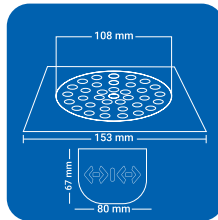

SQUARE (2 pc')

Product Name : NYHA2 SSQ
 Size : 5" x 5" (129 x 129 mm)
 Thickness : 1 mm
 Grade : AIS I 304(18/8)
 Stainless Steel
 Finish : GLOSSY SATIN

Product Name : NYHA2 BSQ
 Size : 6" x 6" (153 x 153 mm)
 Thickness : 1 mm
 Grade : AISI 304(18/8)
 Stainless Steel
 Finish : GLOSSY SATIN

ROUND (2 pc')

Product Name : NYHA2 SRD
 Size : 5" x 5" (129 x 129 mm)
 Thickness : 1 mm
 Grade : AIS I 304(18/8)
 Stainless Steel
 Finish : GLOSSY SATIN

Product Name : NYHA2 BRD
 Size : 6" x 6" (153 x 153 mm)
 Thickness : 1 mm
 Grade : AIS I 304(18/8)
 Stainless Steel
 Finish : GLOSSY SATIN

SQUARE (4 pc')

Product Name : NYHA4 SSQ
 Size : 5" x 5" (129 x 129 mm)
 Thickness : 1 mm
 Grade : AIS I 304(18/8)
 Stainless Steel
 Finish : GLOSSY SATIN

Product Name : NYHA4 BSQ
 Size : 6" x 6" (153 x 153 mm)
 Thickness : 1 mm
 Grade : AISI 304(18/8)
 Stainless Steel
 Finish : GLOSSY SATIN