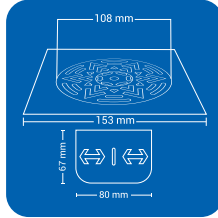

Product Name : NYNA BRD
 Size : 6" x 6" (153 x 153 mm)
 Thickness : 1 mm
 Grade : AIS I 304(18/8)
 Stainless Steel
 Finish : GLOSSY SATIN

SQUARE (2 pc')

Product Name : NYNA2 SSQ
 Size : 5" x 5" (129 x 129 mm)
 Thickness : 1 mm
 Grade : AIS I 304(18/8)
 Stainless Steel
 Finish : GLOSSY SATIN

Product Name : NYNA2 BSQ
 Size : 6" x 6" (153 x 153 mm)
 Thickness : 1 mm
 Grade : AISI 304(18/8)
 Stainless Steel
 Finish : GLOSSY SATIN

ROUND (2 pc')

Product Name : NYNA2 SRD
 Size : 5" x 5" (129 x 129 mm)
 Thickness : 1 mm
 Grade : AIS I 304(18/8)
 Stainless Steel
 Finish : GLOSSY SATIN

Product Name : NYNA2 BRD
 Size : 6" x 6" (153 x 153 mm)
 Thickness : 1 mm
 Grade : AIS I 304(18/8)
 Stainless Steel
 Finish : GLOSSY SATIN

SQUARE (4 pc')

Product Name : NYNA4 SSQ
 Size : 5" x 5" (129 x 129 mm)
 Thickness : 1 mm
 Grade : AIS I 304(18/8)
 Stainless Steel
 Finish : GLOSSY SATIN