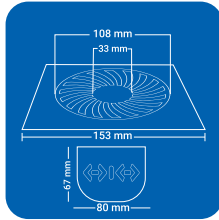

SQUARE (2 pc')

Product Name : NYSPCL2 SSQ
 Size : 5" x 5" (129 x 129 mm)
 Thickness : 1 mm
 Grade : AIS I 304(18/8)
 Stainless Steel
 Finish : GLOSSY SATIN

Product Name : NYSPCL2 BSQ
 Size : 6" x 6" (153 x 153 mm)
 Thickness : 1 mm
 Grade : AISI 304(18/8)
 Stainless Steel
 Finish : GLOSSY SATIN

CLOVEN TYPE

CLOVEN TYPE

Product Name : NYSPCL2 SRD
 Size : 5" x 5" (129 x 129 mm)
 Thickness : 1 mm
 Grade : AIS I 304(18/8)
 Stainless Steel
 Finish : GLOSSY SATIN

Product Name : NYSPCL2 BRD
 Size : 6" x 6" (153 x 153 mm)
 Thickness : 1 mm
 Grade : AIS I 304(18/8)
 Stainless Steel
 Finish : GLOSSY SATIN

ROUND (2 pc')

SQUARE (4 pc')

CLOVEN TYPE

Product Name : NYSPCL4 SSQ
 Size : 5" x 5" (129 x 129 mm)
 Thickness : 1 mm
 Grade : AIS I 304(18/8)
 Stainless Steel
 Finish : GLOSSY SATIN

Product Name : NYSPCL4 BSQ
 Size : 6" x 6" (153 x 153 mm)
 Thickness : 1 mm
 Grade : AISI 304(18/8)
 Stainless Steel
 Finish : GLOSSY SATIN