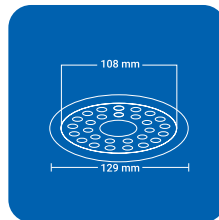

SQUARE (4 pc')

Product Name : NYHA4 SSQ
 Size : 5" x 5" (129 x 129 mm)
 Thickness : 1 mm
 Grade : AIS I 304(18/8)
 Stainless Steel
 Finish : GLOSSY SATIN

Product Name : NYHA4 BSQ
 Size : 6" x 6" (153 x 153 mm)
 Thickness : 1 mm
 Grade : AISI 304(18/8)
 Stainless Steel
 Finish : GLOSSY SATIN

ROUND (4 pc')

Product Name : NYHA4 SRD
 Size : 5" x 5" (129 x 129 mm)
 Thickness : 1 mm
 Grade : AISI 304(18/8)
 Stainless Steel
 Finish : GLOSSY SATIN

Product Name : NYHA4 BRD
 Size : 6" x 6" (153 x 153 mm)
 Thickness : 1 mm
 Grade : AISI 304(18/8)
 Stainless Steel
 Finish : GLOSSY SATIN

SQUARE (1 pc')

CLOVEN TYPE

Product Name : NYHACL SSQ
 Size : 5" x 5" (129 x 129 mm)
 Thickness : 1 mm
 Grade : AIS I 304(18/8)
 Stainless Steel
 Finish : GLOSSY SATIN

Product Name : NYHACL BSQ
 Size : 6" x 6" (153 x 153 mm)
 Thickness : 1 mm
 Grade : AIS I 304(18/8)
 Stainless Steel
 Finish : GLOSSY SATIN

CLOVEN TYPE

ROUND (1 pc')

Product Name : NYHACL SRD
 Size : 5" x 5" (129 x 129 mm)
 Thickness : 1 mm
 Grade : AIS I 304(18/8)
 Stainless Steel
 Finish : GLOSSY SATIN

Product Name : NYHACL BRD
 Size : 6" x 6" (153 x 153 mm)
 Thickness : 1 mm
 Grade : AIS I 304(18/8)
 Stainless Steel
 Finish : GLOSSY SATIN