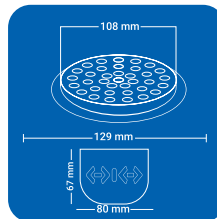

ROUND (2 pc')

Product Name : NYHA2 SRD
 Size : 5" x 5" (129 x 129 mm)
 Thickness : 1 mm
 Grade : AIS I 304(18/8)
 Stainless Steel
 Finish : GLOSSY SATIN

Product Name : NYHA2 BRD
 Size : 6" x 6" (153 x 153 mm)
 Thickness : 1 mm
 Grade : AIS I 304(18/8)
 Stainless Steel
 Finish : GLOSSY SATIN

SQUARE (4 pc')

Product Name : NYHA4 SSQ
 Size : 5" x 5" (129 x 129 mm)
 Thickness : 1 mm
 Grade : AIS I 304(18/8)
 Stainless Steel
 Finish : GLOSSY SATIN

Product Name : NYHA4 BSQ
 Size : 6" x 6" (153 x 153 mm)
 Thickness : 1 mm
 Grade : AISI 304(18/8)
 Stainless Steel
 Finish : GLOSSY SATIN

ROUND (4 pc')

Product Name : NYHA4 SRD
 Size : 5" x 5" (129 x 129 mm)
 Thickness : 1 mm
 Grade : AISI 304(18/8)
 Stainless Steel
 Finish : GLOSSY SATIN

Product Name : NYHA4 BRD
 Size : 6" x 6" (153 x 153 mm)
 Thickness : 1 mm
 Grade : AISI 304(18/8)
 Stainless Steel
 Finish : GLOSSY SATIN