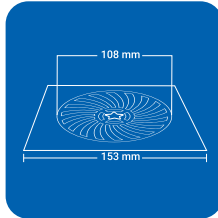

CLOVEN TYPE

ROUND (4 pc')

Product Name : NYANCL4 SRD
 Size : 5" x 5" (129 x 129 mm)
 Thickness : 1 mm
 Grade : AIS I 304(18/8)
 Stainless Steel
 Finish : GLOSSY SATIN

Product Name : NYANCL4 BRD
 Size : 6" x 6" (153 x 153 mm)
 Thickness : 1 mm
 Grade : AIS I 304(18/8)
 Stainless Steel
 Finish : GLOSSY SATIN

NYVAATM
Crafted Luxury

SPIRAL

contemporary conduct

SQUARE (1 pc')

Product Name : NYSP SSQ
 Size : 5" x 5" (129 x 129 mm)
 Thickness : 1 mm
 Grade : AISI 304(18/8)
 Stainless Steel
 Finish : GLOSSY SATIN

Product Name : NYSP BSQ
 Size : 6" x 6" (153 x 153 mm)
 Thickness : 1 mm
 Grade : AISI 304(18/8)
 Stainless Steel
 Finish : GLOSSY SATIN

ROUND (1 pc')

Product Name : NYSP SRD
 Size : 5" x 5" (129 x 129 mm)
 Thickness : 1 mm
 Grade : AISI 304(18/8)
 Stainless Steel
 Finish : GLOSSY SATIN

Product Name : NYSP BRD
 Size : 6" x 6" (153 x 153 mm)
 Thickness : 1 mm
 Grade : AISI 304(18/8)
 Stainless Steel
 Finish : GLOSSY SATIN