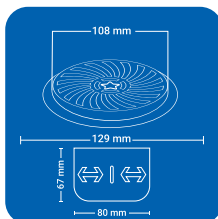

ROUND (2 pc')

Product Name : NYSP2 SRD
 Size : 5" x 5" (129 x 129 mm)
 Thickness : 1 mm
 Grade : AISI 304(18/8)
 Stainless Steel
 Finish : GLOSSY SATIN

Product Name : NYSP2 BRD
 Size : 6" x 6" (153 x 153 mm)
 Thickness : 1 mm
 Grade : AISI 304(18/8)
 Stainless Steel
 Finish : GLOSSY SATIN

SQUARE (4 pc')

Product Name : NYSP4 SSQ
 Size : 5" x 5" (129 x 129 mm)
 Thickness : 1 mm
 Grade : AIS I 304(18/8)
 Stainless Steel
 Finish : GLOSSY SATIN

Product Name : NYSP4 BSQ
 Size : 6" x 6" (153 x 153 mm)
 Thickness : 1 mm
 Grade : AISI 304(18/8)
 Stainless Steel
 Finish : GLOSSY SATIN

ROUND (4 pc')

Product Name : NYSP4 SRD
 Size : 5" x 5" (129 x 129 mm)
 Thickness : 1 mm
 Grade : AISI 304(18/8)
 Stainless Steel
 Finish : GLOSSY SATIN

Product Name : NYSP4 BRD
 Size : 6" x 6" (153 x 153 mm)
 Thickness : 1 mm
 Grade : AISI 304(18/8)
 Stainless Steel
 Finish : GLOSSY SATIN