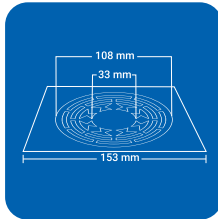

SQUARE (4 pc')

Product Name : NYAN4 SSQ
 Size : 5" x 5" (129 x 129 mm)
 Thickness : 1 mm
 Grade : AIS I 304(18/8)
 Stainless Steel
 Finish : GLOSSY SATIN

Product Name : NYAN4 BSQ
 Size : 6" x 6" (153 x 153 mm)
 Thickness : 1 mm
 Grade : AISI 304(18/8)
 Stainless Steel
 Finish : GLOSSY SATIN

ROUND (4 pc')

Product Name : NYAN4 SRD
 Size : 5" x 5" (129 x 129 mm)
 Thickness : 1 mm
 Grade : AIS I 304(18/8)
 Stainless Steel
 Finish : GLOSSY SATIN

Product Name : NYAN4 BRD
 Size : 6" x 6" (153 x 153 mm)
 Thickness : 1 mm
 Grade : AIS I 304(18/8)
 Stainless Steel
 Finish : GLOSSY SATIN

SQUARE (1 pc')

CLOVEN TYPE

Product Name : NYANCL SSQ
 Size : 5" x 5" (129 x 129 mm)
 Thickness : 1 mm
 Grade : AIS I 304(18/8)
 Stainless Steel
 Finish : GLOSSY SATIN

Product Name : NYANCL BSQ
 Size : 6" x 6" (153 x 153 mm)
 Thickness : 1 mm
 Grade : AISI 304(18/8)
 Stainless Steel
 Finish : GLOSSY SATIN