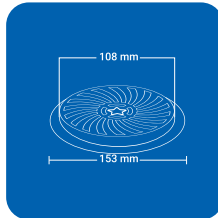

ROUND (1 pc')

Product Name : NYSP SRD
 Size : 5" x 5" (129 x 129 mm)
 Thickness : 1 mm
 Grade : AISI 304(18/8)
 Stainless Steel
 Finish : GLOSSY SATIN

Product Name : NYSP BRD
 Size : 6" x 6" (153 x 153 mm)
 Thickness : 1 mm
 Grade : AISI 304(18/8)
 Stainless Steel
 Finish : GLOSSY SATIN

SQUARE (2 pc')

Product Name : NYSP2 SSQ
 Size : 5" x 5" (129 x 129 mm)
 Thickness : 1 mm
 Grade : AISI 304(18/8)
 Stainless Steel
 Finish : GLOSSY SATIN

Product Name : NYSP 2 BSQ
 Size : 6" x 6" (153 x 153 mm)
 Thickness : 1 mm
 Grade : AISI 304(18/8)
 Stainless Steel
 Finish : GLOSSY SATIN

ROUND (2 pc')

Product Name : NYSP2 SRD
 Size : 5" x 5" (129 x 129 mm)
 Thickness : 1 mm
 Grade : AISI 304(18/8)
 Stainless Steel
 Finish : GLOSSY SATIN

Product Name : NYSP2 BRD
 Size : 6" x 6" (153 x 153 mm)
 Thickness : 1 mm
 Grade : AISI 304(18/8)
 Stainless Steel
 Finish : GLOSSY SATIN

SQUARE (4 pc')

Product Name : NYSP4 SSQ
 Size : 5" x 5" (129 x 129 mm)
 Thickness : 1 mm
 Grade : AIS I 304(18/8)
 Stainless Steel
 Finish : GLOSSY SATIN

Product Name : NYSP4 BSQ
 Size : 6" x 6" (153 x 153 mm)
 Thickness : 1 mm
 Grade : AISI 304(18/8)
 Stainless Steel
 Finish : GLOSSY SATIN