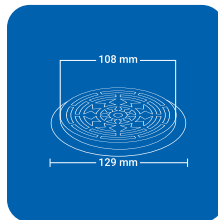

ROUND (1 pc')

Product Name : NYAN SRD
 Size : 5" x 5" (129 x 129 mm)
 Thickness : 1 mm
 Grade : AISI 304(18/8)
 Stainless Steel
 Finish : GLOSSY SATIN

Product Name : NYAN BRD
 Size : 6" x 6" (153 x 153 mm)
 Thickness : 1 mm
 Grade : AISI 304(18/8)
 Stainless Steel
 Finish : GLOSSY SATIN

SQUARE (2 pc')

Product Name : NYAN2 SSQ
 Size : 5" x 5" (129 x 129 mm)
 Thickness : 1 mm
 Grade : AISI 304(18/8)
 Stainless Steel
 Finish : GLOSSY SATIN

Product Name : NYAN2 BSQ
 Size : 6" x 6" (153 x 153 mm)
 Thickness : 1 mm
 Grade : AISI 304(18/8)
 Stainless Steel
 Finish : GLOSSY SATIN

ROUND (2 pc')

Product Name : NYAN2 SRD
 Size : 5" x 5" (129 x 129 mm)
 Thickness : 1 mm
 Grade : AISI 304(18/8)
 Stainless Steel
 Finish : GLOSSY SATIN

Product Name : NYAN2 BRD
 Size : 6" x 6" (153 x 153 mm)
 Thickness : 1 mm
 Grade : AISI 304(18/8)
 Stainless Steel
 Finish : GLOSSY SATIN

SQUARE (4 pc')

Product Name : NYAN4 SSQ
 Size : 5" x 5" (129 x 129 mm)
 Thickness : 1 mm
 Grade : AIS I 304(18/8)
 Stainless Steel
 Finish : GLOSSY SATIN

Product Name : NYAN4 BSQ
 Size : 6" x 6" (153 x 153 mm)
 Thickness : 1 mm
 Grade : AISI 304(18/8)
 Stainless Steel
 Finish : GLOSSY SATIN