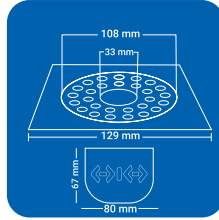

SQUARE (2 pc')

Product Name : NYHACL2 SSQ
 Size : 5" x 5" (129 x 129 mm)
 Thickness : 1 mm
 Grade : AIS I 304(18/8)
 Stainless Steel
 Finish : GLOSSY SATIN

Product Name : NYHACL2 BSQ
 Size : 6" x 6" (153 x 153 mm)
 Thickness : 1 mm
 Grade : AIS I 304(18/8)
 Stainless Steel
 Finish : GLOSSY SATIN

CLOVEN TYPE

CLOVEN TYPE

Product Name : NYHACL2 SRD
 Size : 5" x 5" (129 x 129 mm)
 Thickness : 1 mm
 Grade : AIS I 304(18/8)
 Stainless Steel
 Finish : GLOSSY SATIN

ROUND (2 pc')

Product Name : NYHACL2 BRD
 Size : 6" x 6" (153 x 153 mm)
 Thickness : 1 mm
 Grade : AIS I 304(18/8)
 Stainless Steel
 Finish : GLOSSY SATIN

SQUARE (4 pc')

CLOVEN TYPE

Product Name : NYNACL4 SSQ
 Size : 5" x 5" (129 x 129 mm)
 Thickness : 1 mm
 Grade : AIS I 304(18/8)
 Stainless Steel
 Finish : GLOSSY SATIN

Product Name : NYNACL4 BSQ
 Size : 6" x 6" (153 x 153 mm)
 Thickness : 1 mm
 Grade : AISI 304(18/8)
 Stainless Steel
 Finish : GLOSSY SATIN