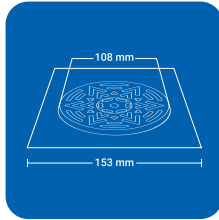

ABOUT US

NYVAATM
Crafted Luxury

NAKSH

celestial brilliance for you

SQUARE (1 pc')

Product Name : NYNA SSQ
 Size : 5" x 5" (129 x 129 mm)
 Thickness : 1 mm
 Grade : AIS I 304(18/8)
 Stainless Steel
 Finish : GLOSSY SATIN

Product Name : NYNA BSQ
 Size : 6" x 6" (153 x 153 mm)
 Thickness : 1 mm
 Grade : AISI 304(18/8)
 Stainless Steel
 Finish : GLOSSY SATIN

ROUND (1 pc')

Product Name : NYNA SRD
 Size : 5" x 5" (129 x 129 mm)
 Thickness : 1 mm
 Grade : AIS I 304(18/8)
 Stainless Steel
 Finish : GLOSSY SATIN

Product Name : NYNA BRD
 Size : 6" x 6" (153 x 153 mm)
 Thickness : 1 mm
 Grade : AIS I 304(18/8)
 Stainless Steel
 Finish : GLOSSY SATIN

SQUARE (2 pc')

Product Name : NYNA2 SSQ
 Size : 5" x 5" (129 x 129 mm)
 Thickness : 1 mm
 Grade : AIS I 304(18/8)
 Stainless Steel
 Finish : GLOSSY SATIN