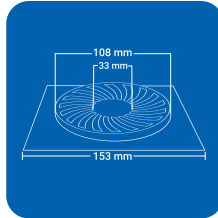

SQUARE (1 pc')

CLOVEN TYPE

Product Name : NYSPCL SSQ
 Size : 5" x 5" (129 x 129 mm)
 Thickness : 1 mm
 Grade : AIS I 304(18/8)
 Stainless Steel
 Finish : GLOSSY SATIN

Product Name : NYSPCL BSQ
 Size : 6" x 6" (153 x 153 mm)
 Thickness : 1 mm
 Grade : AISI 304(18/8)
 Stainless Steel
 Finish : GLOSSY SATIN

CLOVEN TYPE

ROUND (1 pc')

Product Name : NYSPCL SRD
 Size : 5" x 5" (129 x 129 mm)
 Thickness : 1 mm
 Grade : AIS I 304(18/8)
 Stainless Steel
 Finish : GLOSSY SATIN

Product Name : NYSPCL BRD
 Size : 6" x 6" (153 x 153 mm)
 Thickness : 1 mm
 Grade : AIS I 304(18/8)
 Stainless Steel
 Finish : GLOSSY SATIN

SQUARE (2 pc')

Product Name : NYSPCL2 SSQ
 Size : 5" x 5" (129 x 129 mm)
 Thickness : 1 mm
 Grade : AIS I 304(18/8)
 Stainless Steel
 Finish : GLOSSY SATIN

Product Name : NYSPCL2 BSQ
 Size : 6" x 6" (153 x 153 mm)
 Thickness : 1 mm
 Grade : AISI 304(18/8)
 Stainless Steel
 Finish : GLOSSY SATIN