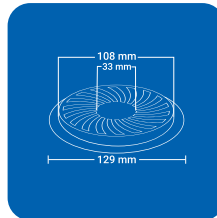

CLOVEN TYPE

ROUND (1 pc')

Product Name : NYSPCL SRD
 Size : 5" x 5" (129 x 129 mm)
 Thickness : 1 mm
 Grade : AIS I 304(18/8)
 Stainless Steel
 Finish : GLOSSY SATIN

Product Name : NYSPCL BRD
 Size : 6" x 6" (153 x 153 mm)
 Thickness : 1 mm
 Grade : AIS I 304(18/8)
 Stainless Steel
 Finish : GLOSSY SATIN

SQUARE (2 pc')

Product Name : NYSPCL2 SSQ
 Size : 5" x 5" (129 x 129 mm)
 Thickness : 1 mm
 Grade : AIS I 304(18/8)
 Stainless Steel
 Finish : GLOSSY SATIN

Product Name : NYSPCL2 BSQ
 Size : 6" x 6" (153 x 153 mm)
 Thickness : 1 mm
 Grade : AISI 304(18/8)
 Stainless Steel
 Finish : GLOSSY SATIN

CLOVEN TYPE

CLOVEN TYPE

Product Name : NYSPCL2 SRD
 Size : 5" x 5" (129 x 129 mm)
 Thickness : 1 mm
 Grade : AIS I 304(18/8)
 Stainless Steel
 Finish : GLOSSY SATIN

Product Name : NYSPCL2 BRD
 Size : 6" x 6" (153 x 153 mm)
 Thickness : 1 mm
 Grade : AIS I 304(18/8)
 Stainless Steel
 Finish : GLOSSY SATIN

ROUND (2 pc')

SQUARE (4 pc')

CLOVEN TYPE

Product Name : NYSPCL4 SSQ
 Size : 5" x 5" (129 x 129 mm)
 Thickness : 1 mm
 Grade : AIS I 304(18/8)
 Stainless Steel
 Finish : GLOSSY SATIN

Product Name : NYSPCL4 BSQ
 Size : 6" x 6" (153 x 153 mm)
 Thickness : 1 mm
 Grade : AISI 304(18/8)
 Stainless Steel
 Finish : GLOSSY SATIN