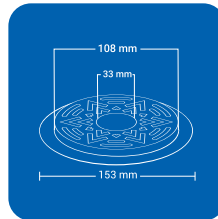

Product Name : NYNACL BSQ
 Size : 6" x 6" (153 x 153 mm)
 Thickness : 1 mm
 Grade : AISI 304(18/8)
 Stainless Steel
 Finish : GLOSSY SATIN

CLOVEN TYPE

ROUND (1 pc')

Product Name : NYNACL SRD
 Size : 5" x 5" (129 x 129 mm)
 Thickness : 1 mm
 Grade : AIS I 304(18/8)
 Stainless Steel
 Finish : GLOSSY SATIN

Product Name : NYNACL BRD
 Size : 6" x 6" (153 x 153 mm)
 Thickness : 1 mm
 Grade : AIS I 304(18/8)
 Stainless Steel
 Finish : GLOSSY SATIN

SQUARE (2 pc')

Product Name : NYNACL2 SSQ
 Size : 5" x 5" (129 x 129 mm)
 Thickness : 1 mm
 Grade : AIS I 304(18/8)
 Stainless Steel
 Finish : GLOSSY SATIN

Product Name : NYNACL2 BSQ
 Size : 6" x 6" (153 x 153 mm)
 Thickness : 1 mm
 Grade : AISI 304(18/8)
 Stainless Steel
 Finish : GLOSSY SATIN

CLOVEN TYPE

CLOVEN TYPE

Product Name : NYNACL2 SRD
 Size : 5" x 5" (129 x 129 mm)
 Thickness : 1 mm
 Grade : AIS I 304(18/8)
 Stainless Steel
 Finish : GLOSSY SATIN

Product Name : NYNACL2 BRD
 Size : 6" x 6" (153 x 153 mm)
 Thickness : 1 mm
 Grade : AIS I 304(18/8)
 Stainless Steel
 Finish : GLOSSY SATIN

ROUND (2 pc')

SQUARE (4 pc')

CLOVEN TYPE

Product Name : NYNACL4 SSQ
 Size : 5" x 5" (129 x 129 mm)
 Thickness : 1 mm
 Grade : AIS I 304(18/8)
 Stainless Steel
 Finish : GLOSSY SATIN