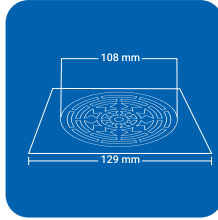

Product Name : NYNACL4 BSQ
 Size : 6" x 6" (153 x 153 mm)
 Thickness : 1 mm
 Grade : AISI 304(18/8)
 Stainless Steel
 Finish : GLOSSY SATIN

CLOVEN TYPE

ROUND (4 pc')

Product Name : NYNACL4 SRD
 Size : 5" x 5" (129 x 129 mm)
 Thickness : 1 mm
 Grade : AIS I 304(18/8)
 Stainless Steel
 Finish : GLOSSY SATIN

Product Name : NYNACL4 BRD
 Size : 6" x 6" (153 x 153 mm)
 Thickness : 1 mm
 Grade : AIS I 304(18/8)
 Stainless Steel
 Finish : GLOSSY SATIN

ANTIQUE

traditional aesthetics, modern performances

SQUARE (1 pc')

Product Name : NYAN SSQ
 Size : 5" x 5" (129 x 129 mm)
 Thickness : 1 mm
 Grade : AISI 304(18/8)
 Stainless Steel
 Finish : GLOSSY SATIN

Product Name : NYAN BSQ
 Size : 6" x 6" (153 x 153 mm)
 Thickness : 1 mm
 Grade : AISI 304(18/8)
 Stainless Steel
 Finish : GLOSSY SATIN