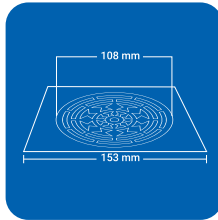

Product Name : NYNACL4 BSQ
 Size : 6" x 6" (153 x 153 mm)
 Thickness : 1 mm
 Grade : AISI 304(18/8)
 Stainless Steel
 Finish : GLOSSY SATIN

CLOVEN TYPE

ROUND (4 pc')

Product Name : NYNACL4 SRD
 Size : 5" x 5" (129 x 129 mm)
 Thickness : 1 mm
 Grade : AIS I 304(18/8)
 Stainless Steel
 Finish : GLOSSY SATIN

Product Name : NYNACL4 BRD
 Size : 6" x 6" (153 x 153 mm)
 Thickness : 1 mm
 Grade : AIS I 304(18/8)
 Stainless Steel
 Finish : GLOSSY SATIN

ANTIQUE

traditional aesthetics, modern performances

SQUARE (1 pc')

Product Name : NYAN SSQ
 Size : 5" x 5" (129 x 129 mm)
 Thickness : 1 mm
 Grade : AISI 304(18/8)
 Stainless Steel
 Finish : GLOSSY SATIN

Product Name : NYAN BSQ
 Size : 6" x 6" (153 x 153 mm)
 Thickness : 1 mm
 Grade : AISI 304(18/8)
 Stainless Steel
 Finish : GLOSSY SATIN