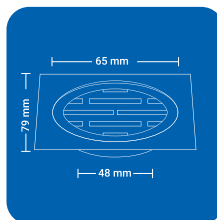

SQUARE (4 pc')

TITLE INSERT SHOWER DRAIN

Product Name : NYJETI S SQ
 Size : 5" x 5" (125 x 125 mm)
 Body + Tray : 1.2 mm
 Grade : AIS I 304(18/8)
 Stainless Steel
 Finish : SATIN

Product Name : NYJETI B SQ
 Size : 6" x 6" (150 x 150 mm)
 Body + Tray : 1.2 mm
 Grade : AIS I 304(18/8)
 Stainless Steel
 Finish : SATIN

SOLITAIRE

leveraging on our state-of-the-art

SQUARE (2/3 pc')

Product Name : NYSOFD 3 SQ
 Size : 5.9" x 5.9" (150 x 150 mm)
 Frame | Grate : 2 mm | 1 mm
 Grade : AIS I 304(18/8)
 Stainless Steel
 Finish : GLOSSY SATIN

Product Name : NYSOCO 2 SQ
 Size : 5.9" x 5.9" (150 x 150 mm)
 Frame | Grate : 2 mm | 1 mm
 Grade : AIS I 304(18/8)
 Stainless Steel
 Finish : GLOSSY SATIN

Product Name : NYSOMBD 2 SQ
 Size : 3.93" x 3.93" (100 x 100 mm)
 Frame | Grate : 2 mm | 1 mm
 Grade : AIS I 304(18/8)
 Stainless Steel
 Finish : GLOSSY SATIN