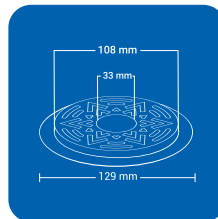

Product Name : NYNA4 BRD
 Size : 6" x 6" (153 x 153 mm)
 Thickness : 1 mm
 Grade : AIS I 304(18/8)
 Stainless Steel
 Finish : GLOSSY SATIN

SQUARE (1 pc')

CLOVEN TYPE

Product Name : NYNACL SSQ
 Size : 5" x 5" (129 x 129 mm)
 Thickness : 1 mm
 Grade : AIS I 304(18/8)
 Stainless Steel
 Finish : GLOSSY SATIN

Product Name : NYNACL BSQ
 Size : 6" x 6" (153 x 153 mm)
 Thickness : 1 mm
 Grade : AISI 304(18/8)
 Stainless Steel
 Finish : GLOSSY SATIN

CLOVEN TYPE

ROUND (1 pc')

Product Name : NYNACL SRD
 Size : 5" x 5" (129 x 129 mm)
 Thickness : 1 mm
 Grade : AIS I 304(18/8)
 Stainless Steel
 Finish : GLOSSY SATIN

Product Name : NYNACL BRD
 Size : 6" x 6" (153 x 153 mm)
 Thickness : 1 mm
 Grade : AIS I 304(18/8)
 Stainless Steel
 Finish : GLOSSY SATIN

SQUARE (2 pc')

Product Name : NYNACL2 SSQ
 Size : 5" x 5" (129 x 129 mm)
 Thickness : 1 mm
 Grade : AIS I 304(18/8)
 Stainless Steel
 Finish : GLOSSY SATIN

Product Name : NYNACL2 BSQ
 Size : 6" x 6" (153 x 153 mm)
 Thickness : 1 mm
 Grade : AISI 304(18/8)
 Stainless Steel
 Finish : GLOSSY SATIN

CLOVEN TYPE

CLOVEN TYPE

Product Name : NYNACL2 SRD
 Size : 5" x 5" (129 x 129 mm)
 Thickness : 1 mm
 Grade : AIS I 304(18/8)
 Stainless Steel
 Finish : GLOSSY SATIN