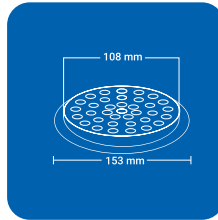

ROUND (1 pc')

Product Name : NYHA SRD
 Size : 5" x 5" (129 x 129 mm)
 Thickness : 1 mm
 Grade : AIS I 304(18/8)
 Stainless Steel
 Finish : GLOSSY SATIN

Product Name : NYHA BRD
 Size : 6" x 6" (153 x 153 mm)
 Thickness : 1 mm
 Grade : AIS I 304(18/8)
 Stainless Steel
 Finish : GLOSSY SATIN

SQUARE (2 pc')

Product Name : NYHA2 SSQ
 Size : 5" x 5" (129 x 129 mm)
 Thickness : 1 mm
 Grade : AIS I 304(18/8)
 Stainless Steel
 Finish : GLOSSY SATIN

Product Name : NYHA2 BSQ
 Size : 6" x 6" (153 x 153 mm)
 Thickness : 1 mm
 Grade : AISI 304(18/8)
 Stainless Steel
 Finish : GLOSSY SATIN

ROUND (2 pc')

Product Name : NYHA2 SRD
 Size : 5" x 5" (129 x 129 mm)
 Thickness : 1 mm
 Grade : AIS I 304(18/8)
 Stainless Steel
 Finish : GLOSSY SATIN

Product Name : NYHA2 BRD
 Size : 6" x 6" (153 x 153 mm)
 Thickness : 1 mm
 Grade : AIS I 304(18/8)
 Stainless Steel
 Finish : GLOSSY SATIN