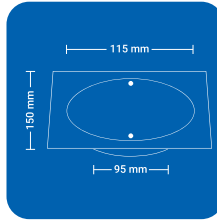

Product Name : NYSOCO 2 SQ
Size : 5.9" x 5.9" (150 x 150 mm)
Frame | Grate : 2 mm | 1 mm
Grade : AIS I 304(18/8)
Stainless Steel
Finish : GLOSSY SATIN