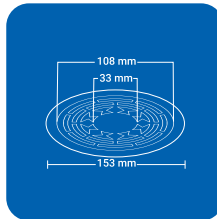

SQUARE (4 pc')

Product Name : NYAN4 SSQ
 Size : 5" x 5" (129 x 129 mm)
 Thickness : 1 mm
 Grade : AIS I 304(18/8)
 Stainless Steel
 Finish : GLOSSY SATIN

Product Name : NYAN4 BSQ
 Size : 6" x 6" (153 x 153 mm)
 Thickness : 1 mm
 Grade : AISI 304(18/8)
 Stainless Steel
 Finish : GLOSSY SATIN

ROUND (4 pc')

Product Name : NYAN4 SRD
 Size : 5" x 5" (129 x 129 mm)
 Thickness : 1 mm
 Grade : AIS I 304(18/8)
 Stainless Steel
 Finish : GLOSSY SATIN

Product Name : NYAN4 BRD
 Size : 6" x 6" (153 x 153 mm)
 Thickness : 1 mm
 Grade : AIS I 304(18/8)
 Stainless Steel
 Finish : GLOSSY SATIN

SQUARE (1 pc')

CLOVEN TYPE

Product Name : NYANCL SSQ
 Size : 5" x 5" (129 x 129 mm)
 Thickness : 1 mm
 Grade : AIS I 304(18/8)
 Stainless Steel
 Finish : GLOSSY SATIN

Product Name : NYANCL BSQ
 Size : 6" x 6" (153 x 153 mm)
 Thickness : 1 mm
 Grade : AISI 304(18/8)
 Stainless Steel
 Finish : GLOSSY SATIN

CLOVEN TYPE

ROUND (1 pc')

Product Name : NYANCL SRD
 Size : 5" x 5" (129 x 129 mm)
 Thickness : 1 mm
 Grade : AIS I 304(18/8)
 Stainless Steel
 Finish : GLOSSY SATIN

Product Name : NYANCL BRD
 Size : 6" x 6" (153 x 153 mm)
 Thickness : 1 mm
 Grade : AIS I 304(18/8)
 Stainless Steel
 Finish : GLOSSY SATIN