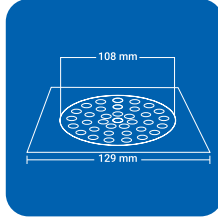

ROUND (2 pc')

SQUARE (4 pc')

CLOVEN TYPE

Product Name : NYSPCL4 SSQ
 Size : 5" x 5" (129 x 129 mm)
 Thickness : 1 mm
 Grade : AIS I 304(18/8)
 Stainless Steel
 Finish : GLOSSY SATIN

Product Name : NYSPCL4 BSQ
 Size : 6" x 6" (153 x 153 mm)
 Thickness : 1 mm
 Grade : AISI 304(18/8)
 Stainless Steel
 Finish : GLOSSY SATIN

CLOVEN TYPE

ROUND (4 pc')

Product Name : NYSPCL4 SRD
 Size : 5" x 5" (129 x 129 mm)
 Thickness : 1 mm
 Grade : AIS I 304(18/8)
 Stainless Steel
 Finish : GLOSSY SATIN

Product Name : NYSPCL4 BRD
 Size : 6" x 6" (153 x 153 mm)
 Thickness : 1 mm
 Grade : AIS I 304(18/8)
 Stainless Steel
 Finish : GLOSSY SATIN

NYVAATM
Crafted Luxury

HAZE

classic look

SQUARE (1 pc')

Product Name : NYHA SSQ
 Size : 5" x 5" (129 x 129 mm)
 Thickness : 1 mm
 Grade : AIS I 304(18/8)
 Stainless Steel
 Finish : GLOSSY SATIN

Product Name : NYHA BSQ
 Size : 6" x 6" (153 x 153 mm)
 Thickness : 1 mm
 Grade : AISI 304(18/8)
 Stainless Steel
 Finish : GLOSSY SATIN