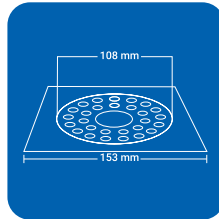

SQUARE (4 pc')

Product Name : NYHA4 SSQ
 Size : 5" x 5" (129 x 129 mm)
 Thickness : 1 mm
 Grade : AIS I 304(18/8)
 Stainless Steel
 Finish : GLOSSY SATIN

Product Name : NYHA4 BSQ
 Size : 6" x 6" (153 x 153 mm)
 Thickness : 1 mm
 Grade : AISI 304(18/8)
 Stainless Steel
 Finish : GLOSSY SATIN

ROUND (4 pc')

Product Name : NYHA4 SRD
 Size : 5" x 5" (129 x 129 mm)
 Thickness : 1 mm
 Grade : AISI 304(18/8)
 Stainless Steel
 Finish : GLOSSY SATIN

Product Name : NYHA4 BRD
 Size : 6" x 6" (153 x 153 mm)
 Thickness : 1 mm
 Grade : AISI 304(18/8)
 Stainless Steel
 Finish : GLOSSY SATIN

SQUARE (1 pc')

CLOVEN TYPE

Product Name : NYHACL SSQ
 Size : 5" x 5" (129 x 129 mm)
 Thickness : 1 mm
 Grade : AIS I 304(18/8)
 Stainless Steel
 Finish : GLOSSY SATIN

Product Name : NYHACL BSQ
 Size : 6" x 6" (153 x 153 mm)
 Thickness : 1 mm
 Grade : AIS I 304(18/8)
 Stainless Steel
 Finish : GLOSSY SATIN